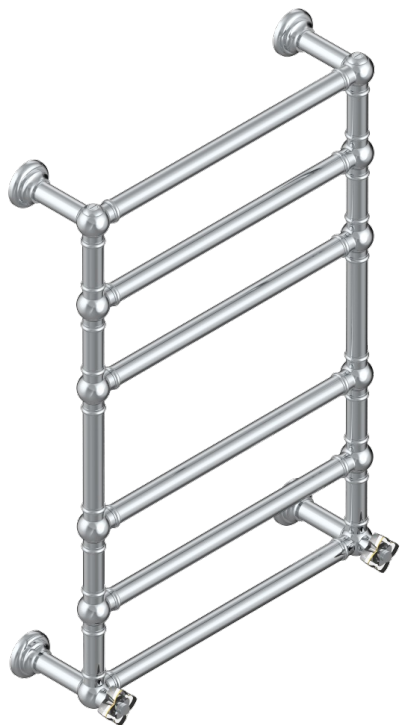

PETALE DE CRISTAL - CLEAR CRYSTAL FINE GOLD THREAD

U6E-TWT6H2

Traditional towel warmer, 6 rails, 625 mm x 925 mm, hydronic with 2 stylised handles

CHARACTERISTIC

- Solid brass body seamless
- 2 x 1/2" normal head
- Connections F3/4"

TECHNICAL SPECS

- Pression : 0,5 bars < P < 3 bars (recommandée)
- Pressure : 7.25 psi < P < 43.5 psi (advised)
- Température eau maximale conseillée : 60°C
- Maximum water temperature advised: 140°F
- Hauteur minimale au sol (maximum height from the ground) : 60 cm (24")
- Puissance / Power : 128W à Delta T 30