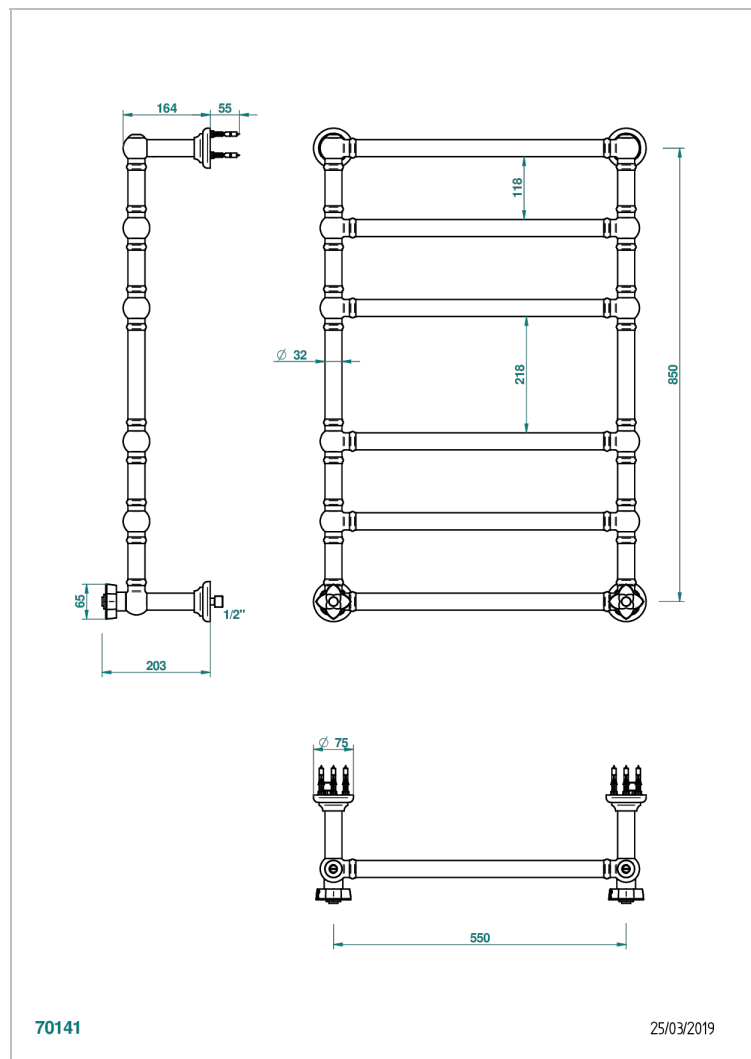

PETALE DE CRISTAL - CLEAR CRYSTAL FINE GOLD THREAD

U6E-TWT6H2

Traditional towel warmer, 6 rails, 625 mm x 925 mm, hydronic with 2 stylised handles

CHARACTERISTIC

- Solid brass body seamless
- 2 x 1/2" normal head
- Connections F3/4"

TECHNICAL SPECS

- Pression : 0,5 bars < P < 3 bars (recommandée)
- Pressure : 7.25 psi < P < 43.5 psi (advised)
- Température eau maximale conseillée : 60°C
- Maximum water temperature advised: 140°F
- Hauteur minimale au sol (maximum height from the ground) : 60 cm (24")
- Puissance / Power : 128W à Delta T 30