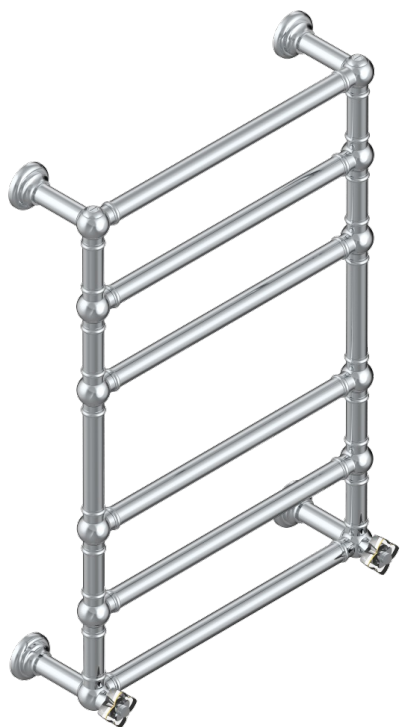

PETALE DE CRISTAL - CLEAR CRYSTAL FINE GOLD THREAD

U6E-TWT6H2

Traditional towel warmer, 6 rails, 625 mm x 925 mm, hydronic with 2 stylised handles

70141

25/03/2019

CHARACTERISTIC

- Solid brass body seamless
- 2 x 1/2" normal head
- Connections F3/4"

TECHNICAL SPECS

- Pression : 0,5 bars < P < 3 bars (recommandée)
- Pressure : 7.25 psi < P < 43.5 psi (advised)
- Température eau maximale conseillée : 60°C
- Maximum water temperature advised: 140°F
- Hauteur minimale au sol (maximum height from the ground) : 60 cm (24")
- Puissance / Power : 128W à Delta T 30

AVAILABLE FINITIONS

Blush PVD - H62
Brass color PVD - H49
Brown bronze color PVD - F33
Gold color PVD - H52
Graphite PVD - H64
Lacquered light bronze - D01

Matt Umber PVD - H67
Matt blush PVD - H60
Matt brass color PVD - H50
Matt brown bronze color PVD - F34
Matt chrome - C02
Matt gold - F07