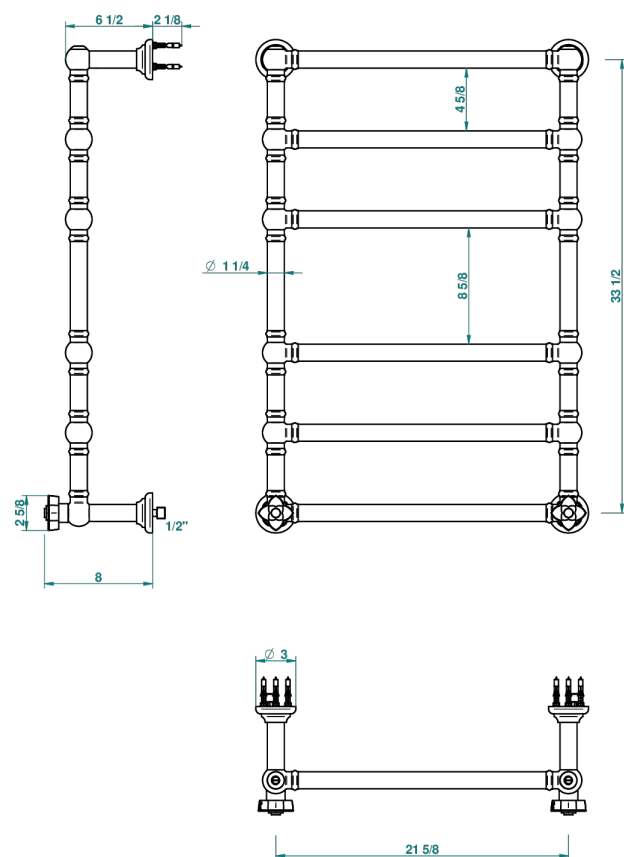

PETALE DE CRISTAL - CLEAR CRYSTAL FINE GOLD THREAD

U6E-TWT6H2

Traditional towel warmer, 6 rails, 625 mm x 925 mm, hydronic with 2 stylised handles

70141

25/03/2019

CHARACTERISTIC

- Solid brass body seamless
- 2 x 1/2" normal head
- Connections F3/4"

TECHNICAL SPECS

- Pression : 0,5 bars < P < 3 bars (recommandée)
- Pressure : 7.25 psi < P < 43.5 psi (advised)
- Température eau maximale conseillée : 60°C
- Maximum water temperature advised: 140°F
- Hauteur minimale au sol (maximum height from the ground) : 60 cm (24")
- Puissance / Power : 128W à Delta T 30