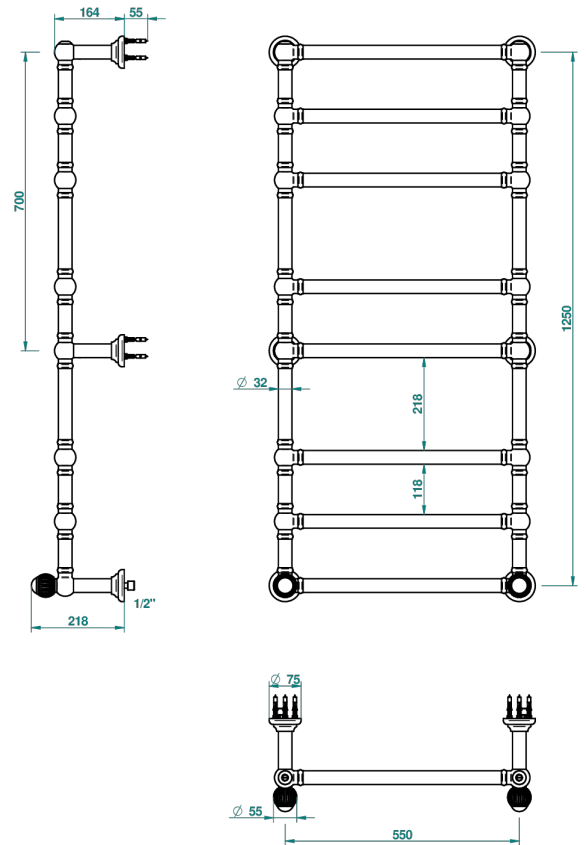

VOGUE TIGER EYE

A8R-TWT8H2

Traditional towel warmer, 8 rails, 625 mm x 1325 mm, hydronic with 2 stylised handles

THG[®]
PARIS

70140

25/03/2019

CHARACTERISTIC

- Solid brass body seamless
- 2 x 1/2" normal head
- Connections F3/4"

TECHNICAL SPECS

- Pression : 0,5 bars < P < 3 bars (recommandée)
- Pressure : 7.25 psi < P < 43.5 psi (advised)
- Température eau maximale conseillée : 60°C
- Maximum water temperature advised: 140°F
- Hauteur minimale au sol (maximum height from the ground) : 60 cm (24")
- Puissance / Power : 171W à Delta T 30