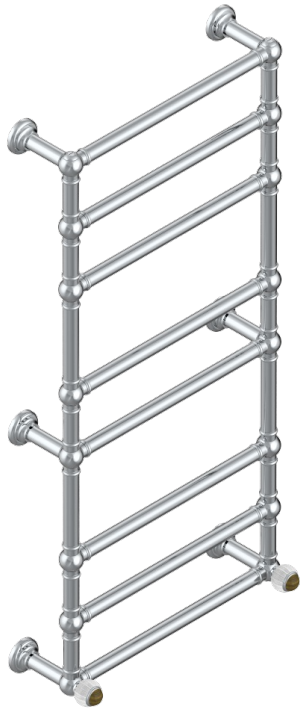

VOGUE TIGER EYE

A8R-TWT8H2

Traditional towel warmer, 8 rails, 625 mm x 1325 mm, hydronic with 2 stylised handles

THG[®]
PARIS

70140

25/03/2019

CHARACTERISTIC

- Solid brass body seamless
- 2 x 1/2" normal head
- Connections F3/4"

TECHNICAL SPECS

- Pression : 0,5 bars < P < 3 bars (recommandée)
- Pressure : 7.25 psi < P < 43.5 psi (advised)
- Température eau maximale conseillée : 60°C
- Maximum water temperature advised: 140°F
- Hauteur minimale au sol (maximum height from the ground) : 60 cm (24")
- Puissance / Power : 171W à Delta T 30

AVAILABLE FINITIONS

Blush PVD - H62
Brass color PVD - H49
Brown bronze color PVD - F33
Gold color PVD - H52
Graphite PVD - H64
Lacquered light bronze - D01

Matt Umber PVD - H67
Matt blush PVD - H60
Matt brass color PVD - H50
Matt brown bronze color PVD - F34
Matt chrome - C02
Matt gold - F07

Matt gold color PVD - H53
Matt graphite PVD - H65
Matt nickel (color finish) - C01
Matt nickel color PVD - H56
Nickel color PVD - H55
Polished chrome (color finish) - A02

Polished gold (color finish) - F01
Polished nickel - B01
Soft gold - F30
Soft matt gold - F31
Umber PVD - H66