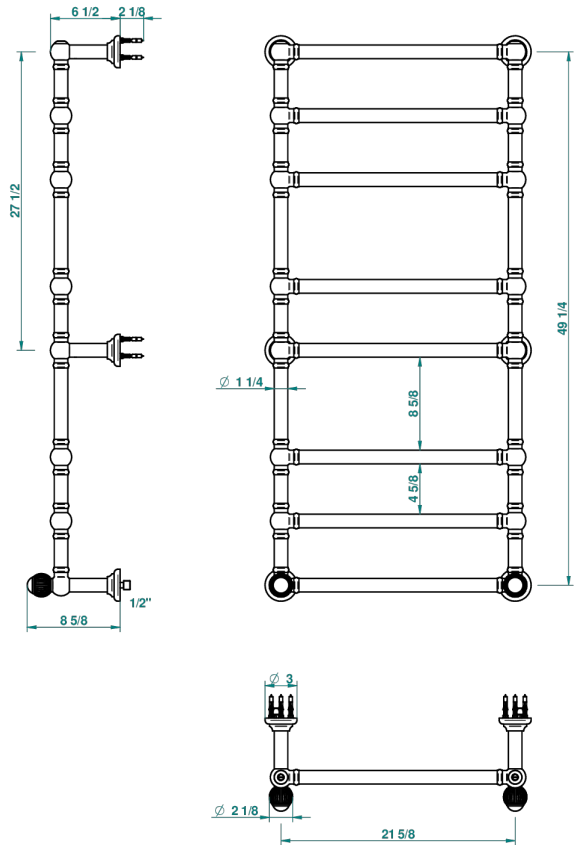

VOGUE TIGER EYE

A8R-TWT8H2

Traditional towel warmer, 8 rails, 625 mm x 1325 mm, hydronic with 2 stylised handles

THG[®]
PARIS

70140

25/03/2019

CHARACTERISTIC

- Solid brass body seamless
- 2 x 1/2" normal head
- Connections F3/4"

TECHNICAL SPECS

- Pression : 0,5 bars < P < 3 bars (recommandée)
- Pressure : 7.25 psi < P < 43.5 psi (advised)
- Température eau maximale conseillée : 60°C
- Maximum water temperature advised: 140°F
- Hauteur minimale au sol (maximum height from the ground) : 60 cm (24")
- Puissance / Power : 171W à Delta T 30