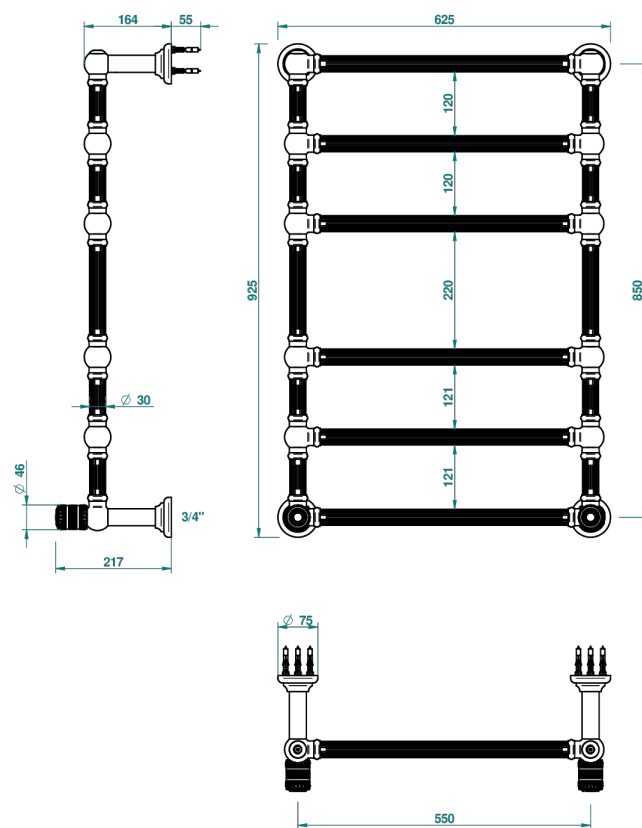

MONTE CARLO, WHITE GOLD PORCELAIN

U8C-TWF6H2

THG[®]
PARIS

Traditional towel warmer with fluted tube, 6 rails, 625 mm x 925 mm, hydronic with 2 stylised handles

70139

05/06/2019

CHARACTERISTIC

- Solid brass body seamless
- 2 x 1/2" normal head
- Connections F3/4"

TECHNICAL SPECS

- Pression : 0,5 bars < P < 3 bars (recommandée)
- Pressure : 7.25 psi < P < 43.5 psi (advised)
- Température eau maximale conseillée : 60°C
- Maximum water temperature advised: 140°F
- Hauteur minimale au sol (maximum height from the ground) : 60 cm (24")
- Puissance / Power : 128W à Delta T 30