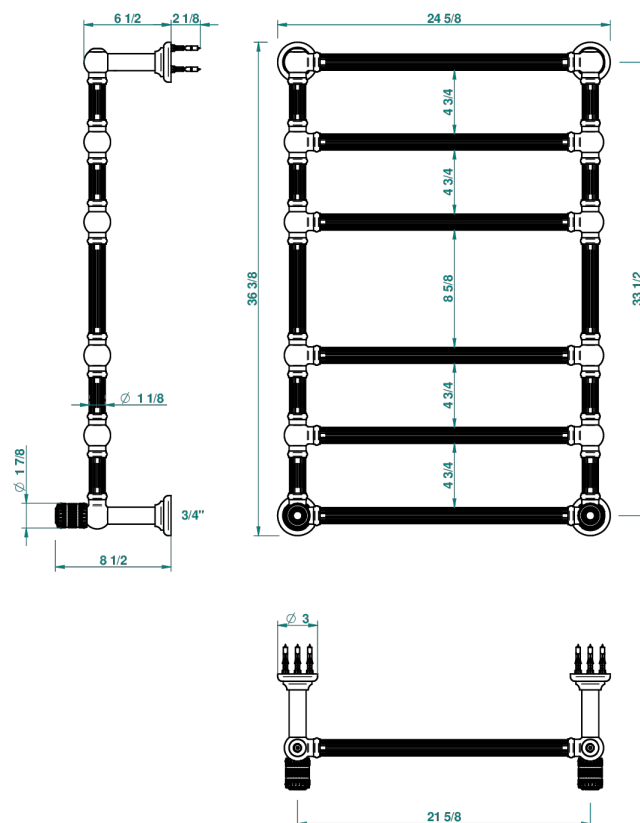

# MONTE CARLO, WHITE GOLD PORCELAIN

U8C-TWF6H2

THG<sup>®</sup>  
PARIS

Traditional towel warmer with fluted tube, 6 rails, 625 mm x 925 mm, hydronic with 2 stylised handles

70139

05/06/2019

## CHARACTERISTIC

- Solid brass body seamless
- 2 x 1/2" normal head
- Connections F3/4"

## TECHNICAL SPECS

- Pression : 0,5 bars < P < 3 bars (recommandée)
- Pressure : 7.25 psi < P < 43.5 psi (advised)
- Température eau maximale conseillée : 60°C
- Maximum water temperature advised: 140°F
- Hauteur minimale au sol (maximum height from the ground) : 60 cm (24")
- Puissance / Power : 128W à Delta T 30