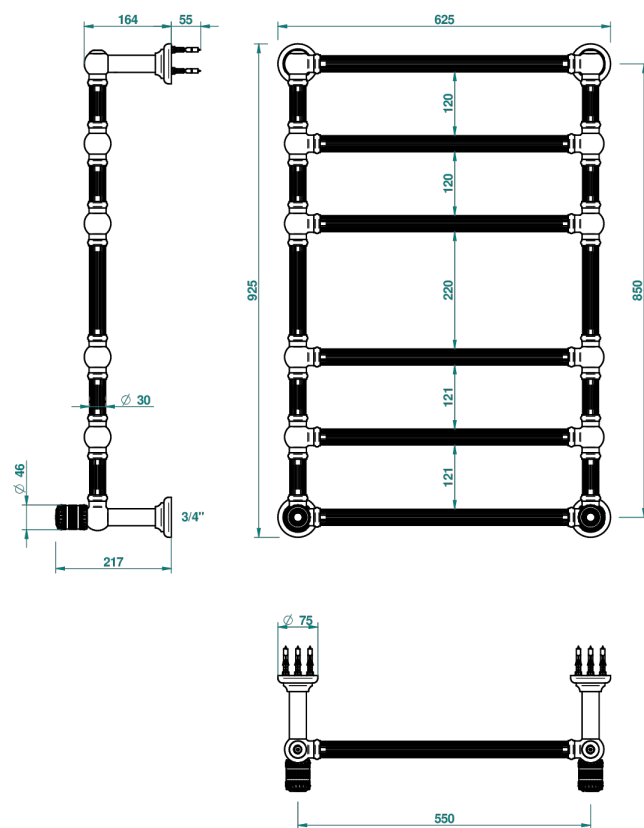

MONTE CARLO, WHITE GOLD PORCELAIN

U8C-TWF6H2

THG[®]
PARIS

Traditional towel warmer with fluted tube, 6 rails, 625 mm x 925 mm, hydronic with 2 stylised handles

70139

05/06/2019

CHARACTERISTIC

- Solid brass body seamless
- 2 x 1/2" normal head
- Connections F3/4"

TECHNICAL SPECS

- Pression : 0,5 bars < P < 3 bars (recommandée)
- Pressure : 7.25 psi < P < 43.5 psi (advised)
- Température eau maximale conseillée : 60°C
- Maximum water temperature advised: 140°F
- Hauteur minimale au sol (maximum height from the ground) : 60 cm (24")
- Puissance / Power : 128W à Delta T 30