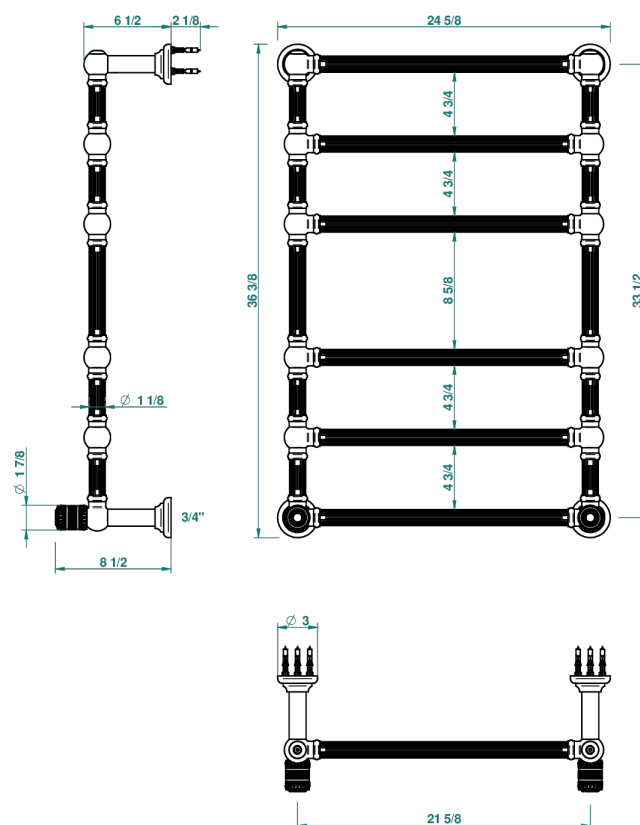

MONTE CARLO, WHITE GOLD PORCELAIN

U8C-TWF6H2

Traditional towel warmer with fluted tube, 6 rails, 625 mm x 925 mm, hydronic with 2 stylised handles

70139

05/06/2019

CHARACTERISTIC

- Solid brass body seamless
- 2 x 1/2" normal head
- Connections F3/4"

TECHNICAL SPECS

- Pression : 0,5 bars < P < 3 bars (recommandée)
- Pressure : 7.25 psi < P < 43.5 psi (advised)
- Température eau maximale conseillée : 60°C
- Maximum water temperature advised: 140°F
- Hauteur minimale au sol (maximum height from the ground) : 60 cm (24")
- Puissance / Power : 128W à Delta T 30