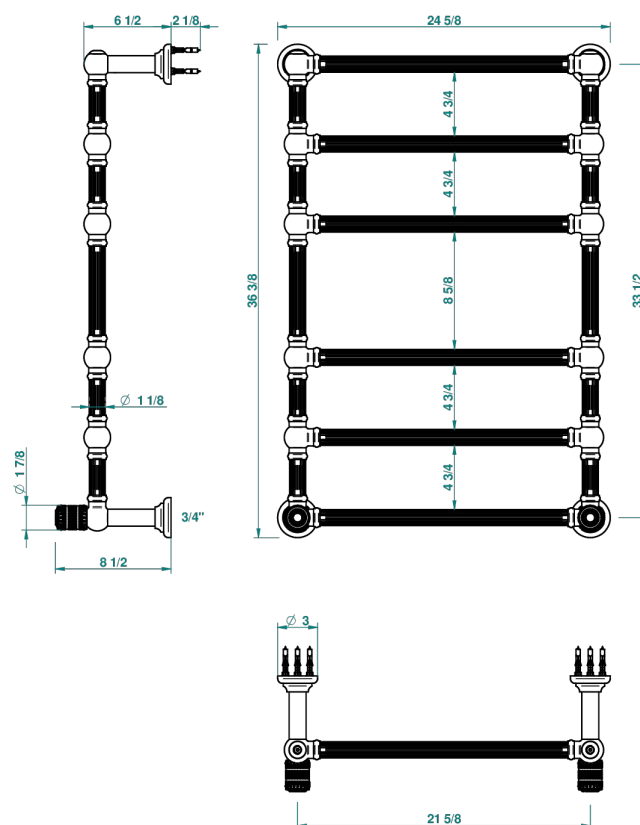

# MONTE CARLO, WHITE GOLD PORCELAIN

U8C-TWF6H2

Traditional towel warmer with fluted tube, 6 rails, 625 mm x 925 mm, hydronic with 2 stylised handles

70139

05/06/2019

## CHARACTERISTIC

- Solid brass body seamless
- 2 x 1/2" normal head
- Connections F3/4"

## TECHNICAL SPECS

- Pression : 0,5 bars < P < 3 bars (recommandée)
- Pressure : 7.25 psi < P < 43.5 psi (advised)
- Température eau maximale conseillée : 60°C
- Maximum water temperature advised: 140°F
- Hauteur minimale au sol (maximum height from the ground) : 60 cm (24")
- Puissance / Power : 128W à Delta T 30