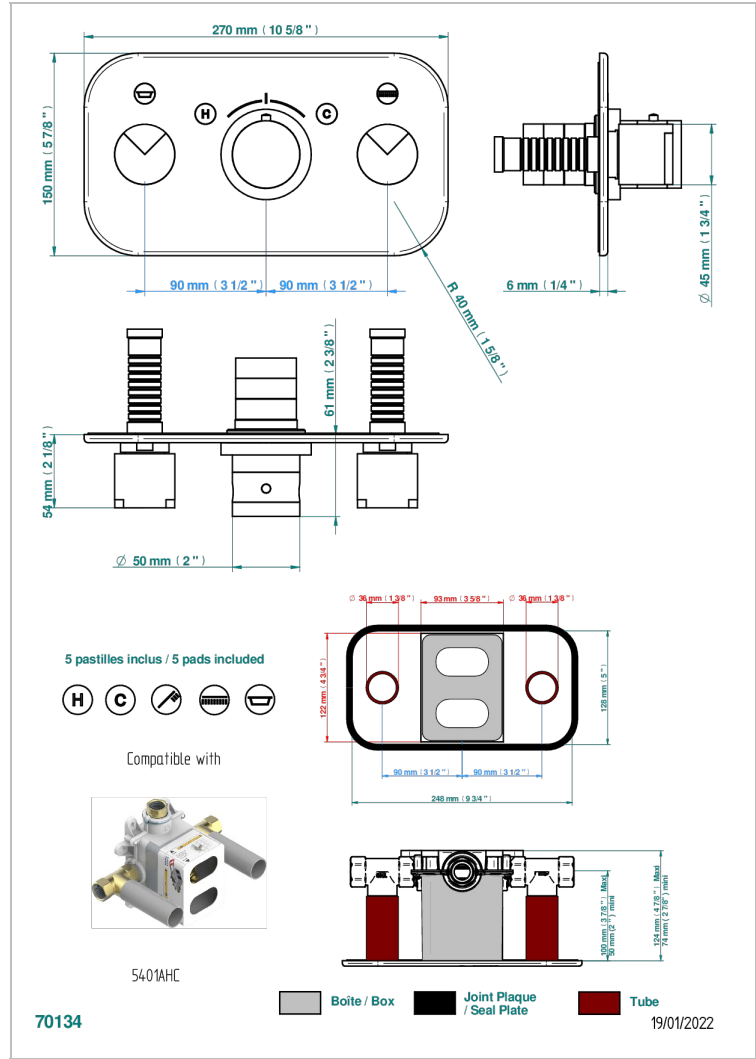

Trim for thermostatic mixer with 2 valves item to be installed horizontal . to adapt on 5 401AHC or 5 401AHM

CARACTERÍSTICAS

- Le 9 Howlite
- Trim for thermostatic mixer with 2 valves item to be installed horizontal . to adapt on 5 401AHC or 5 401AHM