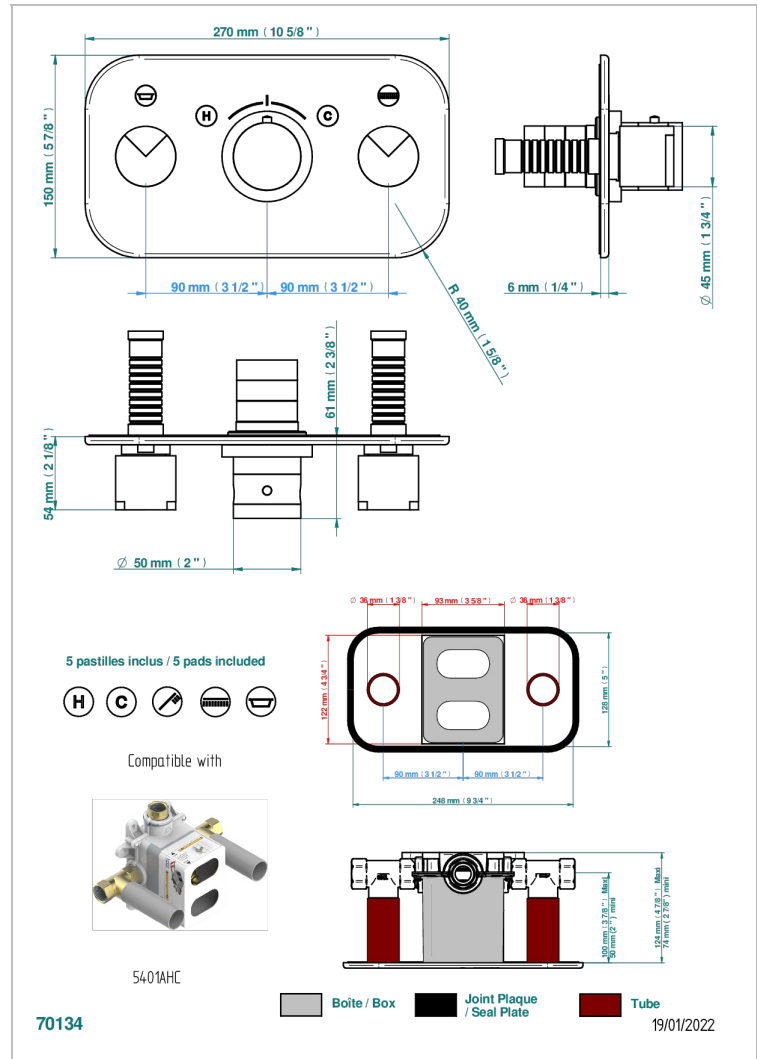

LE 9 HOWLITE

G2H-5401BEH

THG
PARIS

Trim for thermostatic mixer with 2 valves item to be installed horizontal . to adapt on 5 401AHC or 5 401AHM

CHARACTERISTIC

- Le 9 Howlite
- Trim for thermostatic mixer with 2 valves item to be installed horizontal . to adapt on 5 401AHC or 5 401AHM

RELATED SKU'S

- Ref. G00-5401AHC 3/4" THG thermostat, 60 l/mn with two valves with wax cartridge delivered with a built-in box, without trim - to be installed horizontal (for installation with cross handle)
- Ref. G00-5401AHM 3/4" THG thermostat, 60 l/mn with two valves with wax cartridge delivered with a built-in box, without trim - to be installed horizontal (for installation with lever handle)