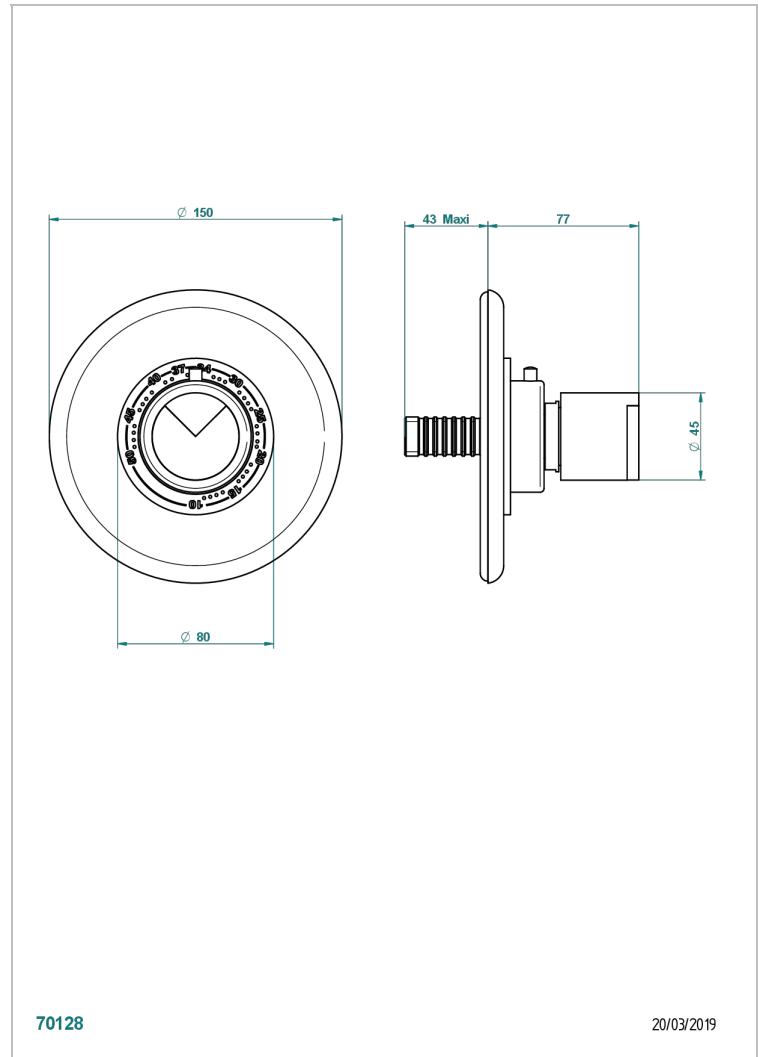

# LE 9 HOWLITE

G2H-15EN16US

Trim plate and handle for eurotherm valve

THG<sup>®</sup>  
PARIS

70128

20/03/2019

## CARACTERÍSTICAS

- Le 9 Howlite
- Trim plate and handle for eurotherm valve