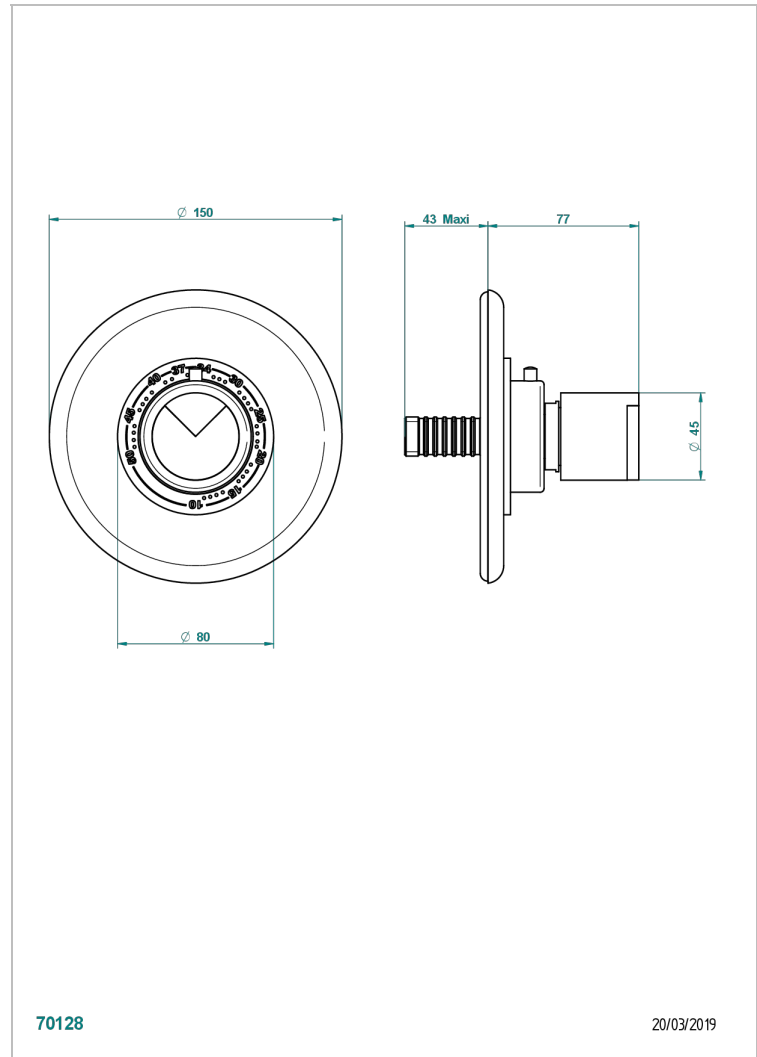

# LE 9 HOWLITE

G2H-15EN16US

Trim plate and handle for eurotherm valve 8200/us & 8300/us

THG<sup>®</sup>  
PARIS

## CHARACTERISTIC

- Le 9 Howlite
- Trim plate and handle for eurotherm valve 8200/us & 8300/us