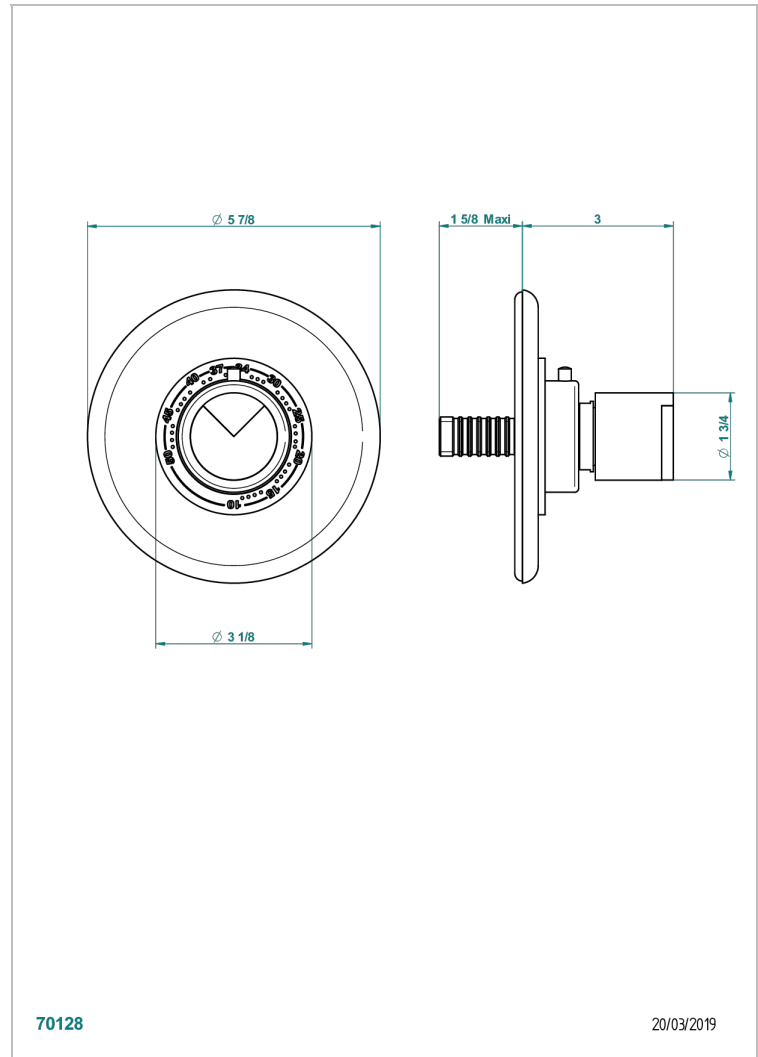

LE 9 HOWLITE

G2H-15EN16US

Trim plate and handle for eurotherm valve

THG[®]
PARIS

70128

20/03/2019

CARACTERÍSTICAS

- Le 9 Howlite
- Trim plate and handle for eurotherm valve