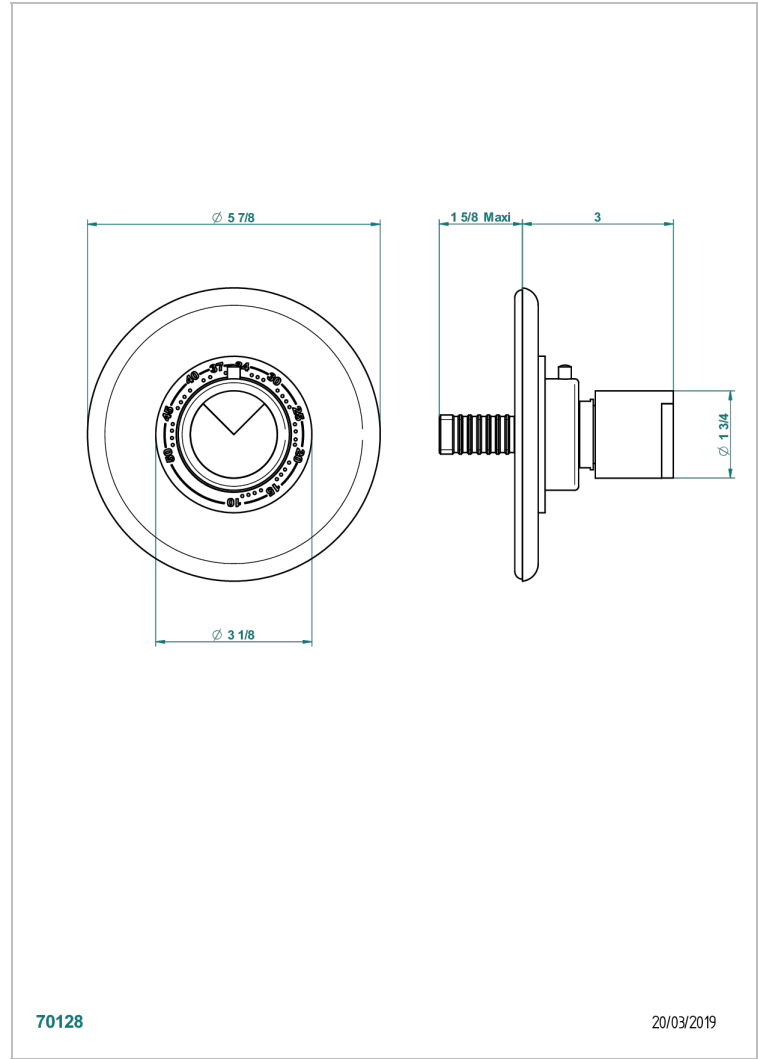

# LE 9 HOWLITE

G2H-15EN16US

Trim plate and handle for eurotherm valve 8200/us & 8300/us

THG<sup>®</sup>  
PARIS

70128

20/03/2019

## CHARACTERISTIC

- Le 9 Howlite
- Trim plate and handle for eurotherm valve 8200/us & 8300/us