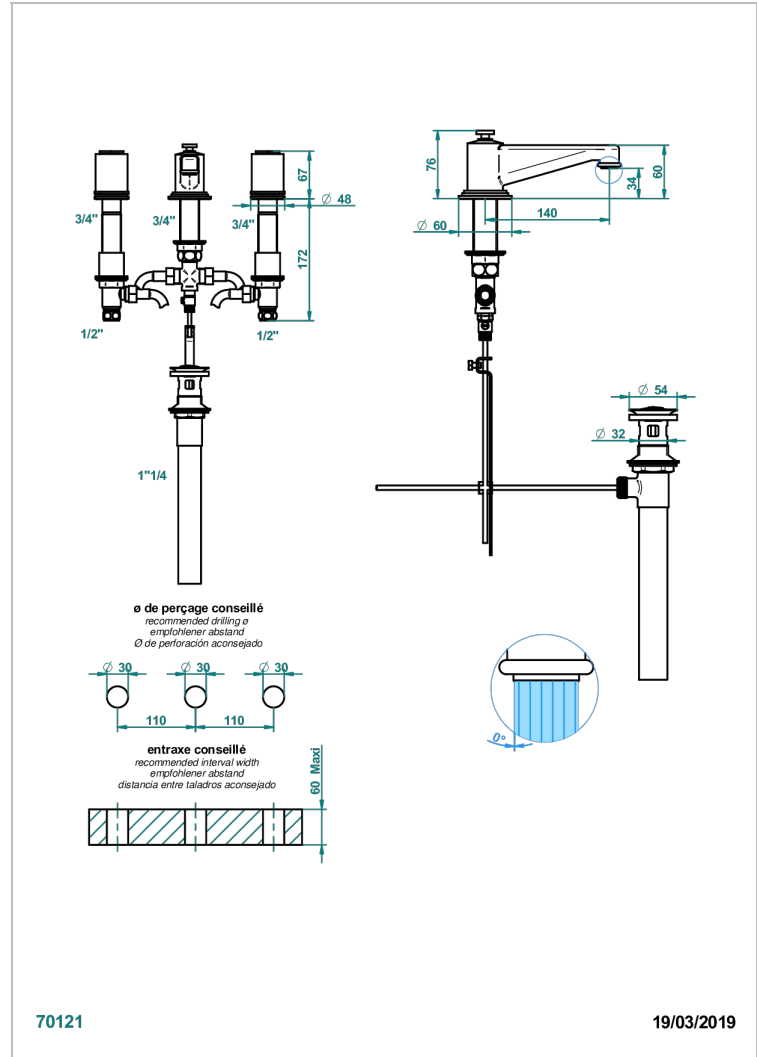

LE 9 HOWLITE

G2H-151M/US

Widespread lavatory set with drain for 1 1/4" + countertop

CHARACTERISTIC

- Le 9 Howlite
- Widespread lavatory set with drain for 1 1/4" + countertop

AVAILABLE FINITIONS

Black ceram - D30
Blush PVD - H62
Brass color PVD - H49
Brown bronze color PVD - F33
Chrome polished - A02
Chrome polished / gold polished - G02

Matt nickel color PVD - H56
Natural smoked Brass - A13
Nickel antique / Sovereign - H28
Nickel color PVD - H55
Nickel polished - B01
Soft gold - F30

Soft matt gold - F31
Umber PVD - H66