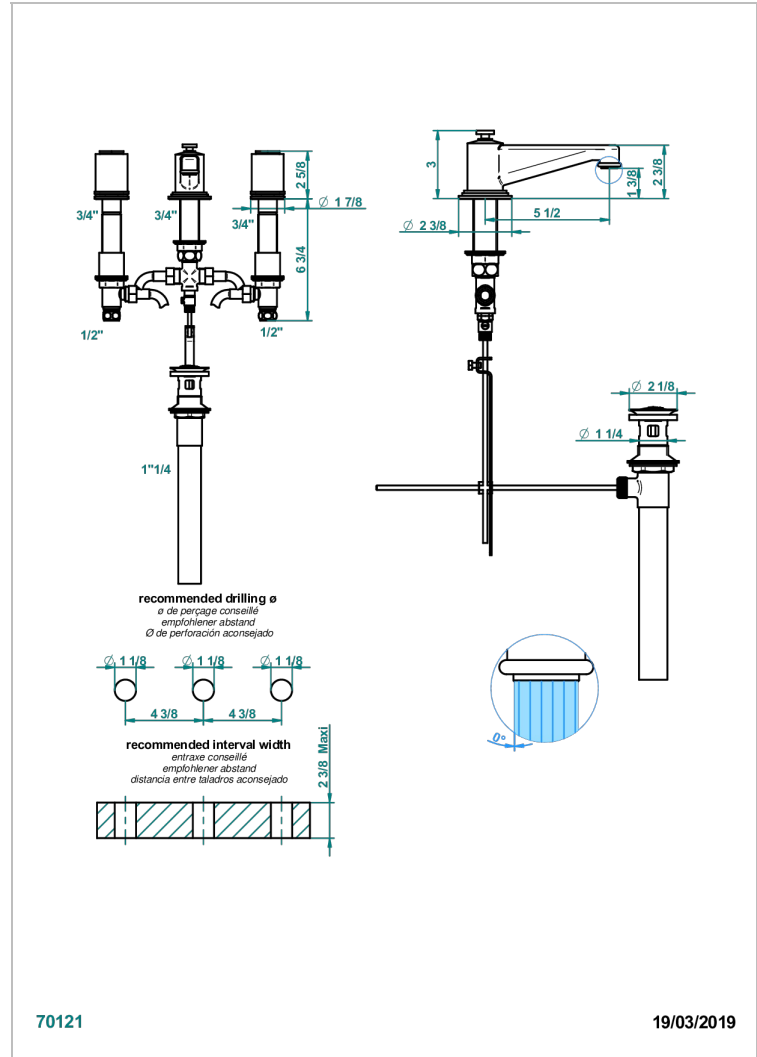

LE 9 HOWLITE

G2H-151M/US

Widespread lavatory set with drain for 1 1/4" + countertop

CHARACTERISTIC

- Le 9 Howlite
- Widespread lavatory set with drain for 1 1/4" + countertop

AVAILABLE FINITIONS

Black ceram - D30
 Blush PVD - H62
 Brass color PVD - H49
 Brown bronze color PVD - F33
 Chrome polished - A02
 Chrome polished / gold polished - G02

Matt nickel color PVD - H56
 Natural smoked Brass - A13
 Nickel antique / Sovereign - H28
 Nickel color PVD - H55
 Nickel polished - B01
 Soft gold - F30

Soft matt gold - F31
 Umber PVD - H66