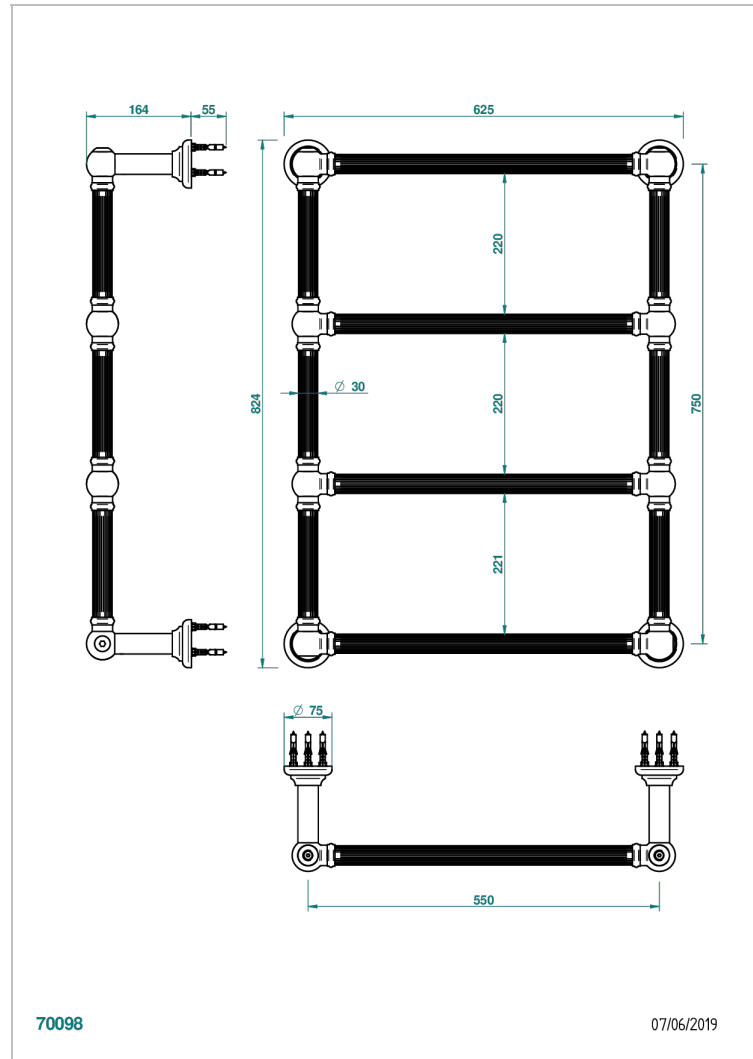

TOWEL WARMER - TRADITIONAL

B6A-TWF4E

Traditional towel warmer with fluted tube, 4 rails, 625 mm x 825 mm, electric

70098

07/06/2019

CHARACTERISTIC

- Solid brass body, seamless
- Resistance with thermal auto-regulation
- Installation possible with a wall mounted electric switch or timer (not supplied)
- Non-toxic and recyclable heat transfer fluid
- Hidden wire - standard length 1.20 m - Option 5 m (Class I only) - ref. TWCA5

TECHNICAL SPECS

- Tension (voltage) : 110V ou 230V
- Puissance (power) : 100W
- IPX4
- CE classe 1, 2
- Hauteur minimale au sol (minimum height from the ground) : 60 cm (24")
- Température maximale (maximum temperature) : 60°C (140°F)