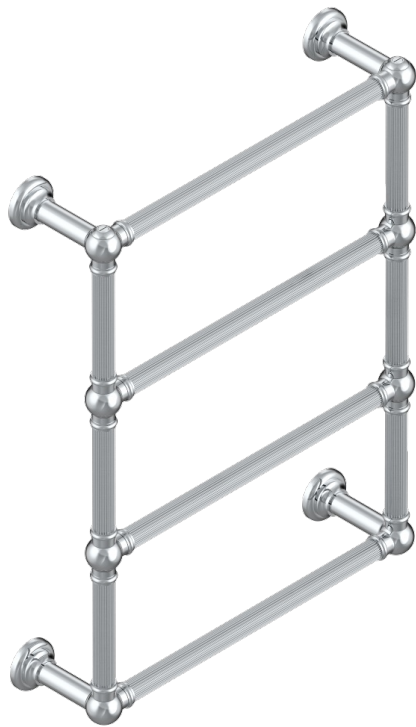

TOWEL WARMER - TRADITIONAL

B6A-TWF4E

Traditional towel warmer with fluted tube, 4 rails, 625 mm x 825 mm, electric

70098

07/06/2019

CHARACTERISTIC

- Solid brass body, seamless
- Resistance with thermal auto-regulation
- Installation possible with a wall mounted electric switch or timer (not supplied)
- Non-toxic and recyclable heat transfer fluid
- Hidden wire - standard length 1.20 m - Option 5 m (Class I only) - ref. TWCA5

TECHNICAL SPECS

- Tension (voltage) : 110V ou 230V
- Puissance (power) : 100W
- IPX4
- CE classe 1, 2
- Hauteur minimale au sol (minimum height from the ground) : 60 cm (24")
- Température maximale (maximum temperature) : 60°C (140°F)

AVAILABLE FINITIONS

Blush PVD - H62
Brass color PVD - H49
Gold color PVD - H52
Graphite PVD - H64
Lacquered light bronze - D01
Matt Umber PVD - H67

Matt blush PVD - H60
Matt brass color PVD - H50
Matt chrome - C02
Matt gold - F07
Matt gold color PVD - H53
Matt graphite PVD - H65

Matt nickel (color finish) - C01
Matt nickel color PVD - H56
Nickel color PVD - H55
Polished chrome (color finish) - A02
Polished gold (color finish) - F01
Polished nickel - B01

Soft gold - F30
Soft matt gold - F31
Umber PVD - H66