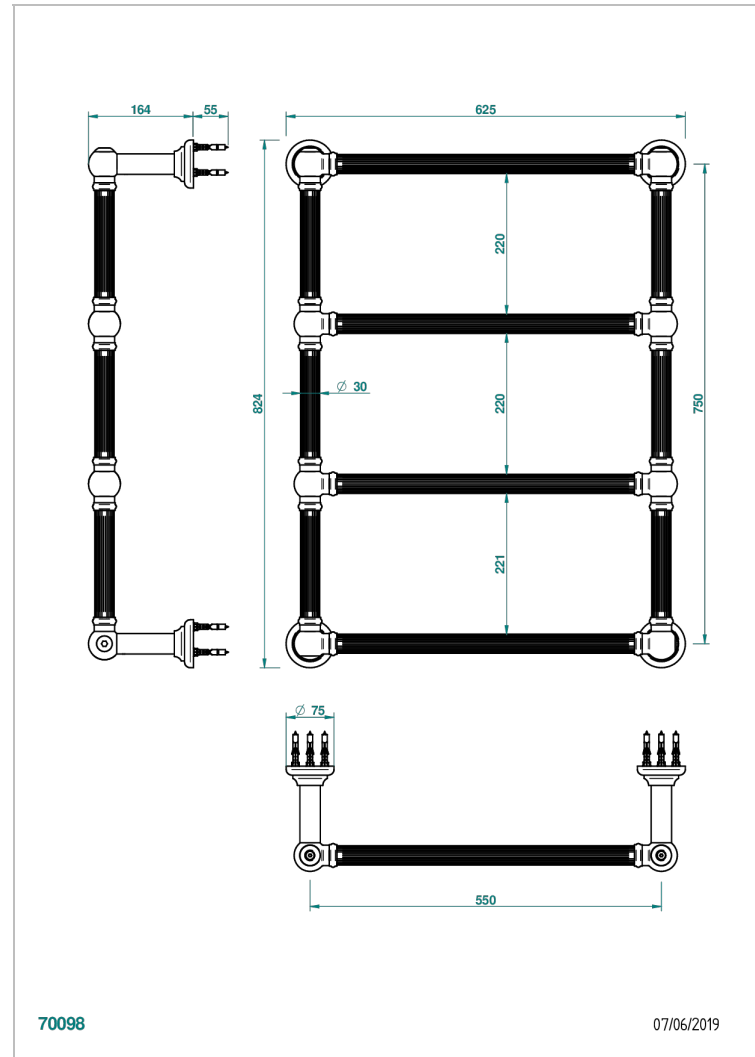

TOWEL WARMER - TRADITIONAL

B6A-TWF4E

Traditional towel warmer with fluted tube, 4 rails, 625 mm x 825 mm, electric

70098

07/06/2019

CHARACTERISTIC

- Solid brass body, seamless
- Resistance with thermal auto-regulation
- Installation possible with a wall mounted electric switch or timer (not supplied)
- Non-toxic and recyclable heat transfer fluid
- Hidden wire - standard length 1.20 m - Option 5 m (Class I only) - ref. TWCA5

TECHNICAL SPECS

- Tension (voltage) : 110V ou 230V
- Puissance (power) : 100W
- IPX4
- CE classe 1, 2
- Hauteur minimale au sol (minimum height from the ground) : 60 cm (24")
- Température maximale (maximum temperature) : 60°C (140°F)