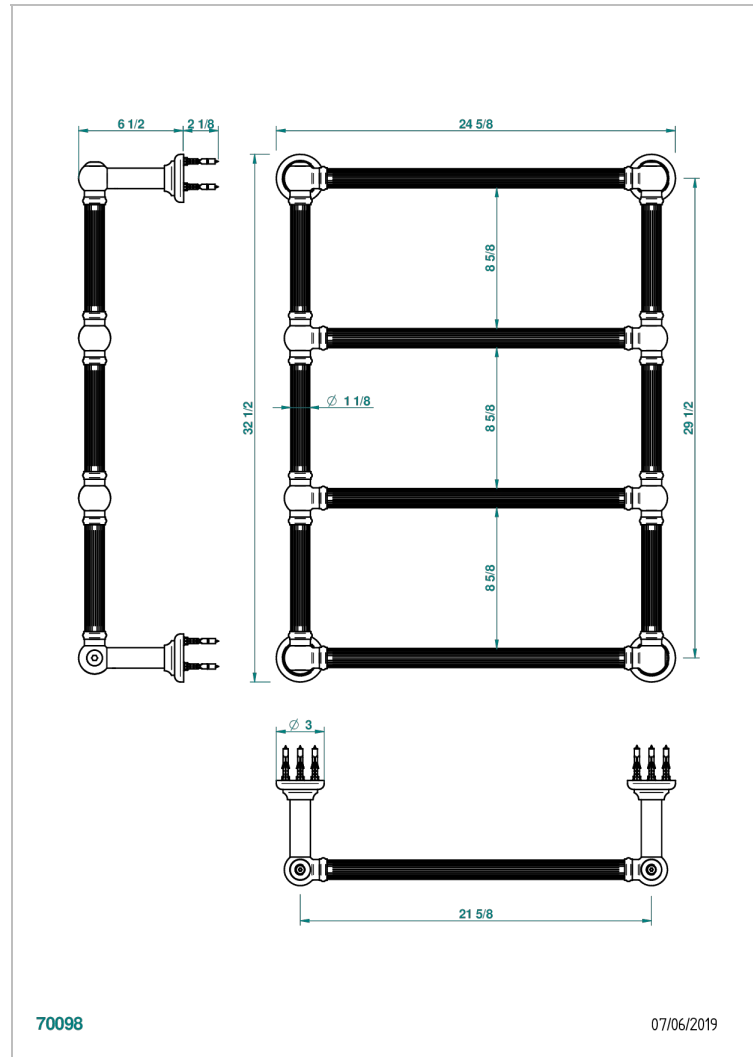

TOWEL WARMER - TRADITIONAL

B6A-TWF4E

Traditional towel warmer with fluted tube, 4 rails, 625 mm x 825 mm, electric

CHARACTERISTIC

- Solid brass body, seamless
- Resistance with thermal auto-regulation
- Installation possible with a wall mounted electric switch or timer (not supplied)
- Non-toxic and recyclable heat transfer fluid
- Hidden wire - standard length 1.20 m - Option 5 m (Class I only) - ref. TWCA5

TECHNICAL SPECS

- Tension (voltage) : 110V ou 230V
- Puissance (power) : 100W
- IPX4
- CE classe 1, 2
- Hauteur minimale au sol (minimum height from the ground) : 60 cm (24")
- Température maximale (maximum temperature) : 60°C (140°F)