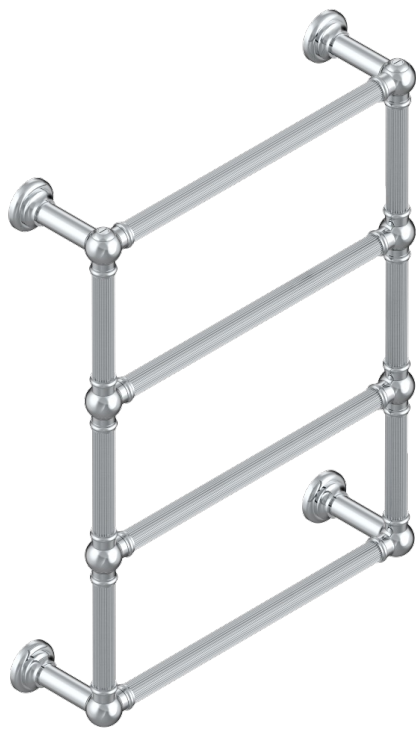

TOWEL WARMER - TRADITIONAL

B6A-TWF4E

Traditional towel warmer with fluted tube, 4 rails, 625 mm x 825 mm, electric

CHARACTERISTIC

- Solid brass body, seamless
- Resistance with thermal auto-regulation
- Installation possible with a wall mounted electric switch or timer (not supplied)
- Non-toxic and recyclable heat transfer fluid
- Hidden wire - standard length 1.20 m - Option 5 m (Class I only) - ref. TWCA5

AVAILABLE FINITIONS

Blush PVD - H62
Brass color PVD - H49
Gold color PVD - H52
Graphite PVD - H64
Lacquered light bronze - D01
Matt Umber PVD - H67

Matt blush PVD - H60
Matt brass color PVD - H50
Matt chrome - C02
Matt gold - F07
Matt gold color PVD - H53
Matt graphite PVD - H65

Matt nickel (color finish) - C01
Matt nickel color PVD - H56
Nickel color PVD - H55
Polished chrome (color finish) - A02
Polished gold (color finish) - F01
Polished nickel - B01

Soft gold - F30
Soft matt gold - F31
Umber PVD - H66