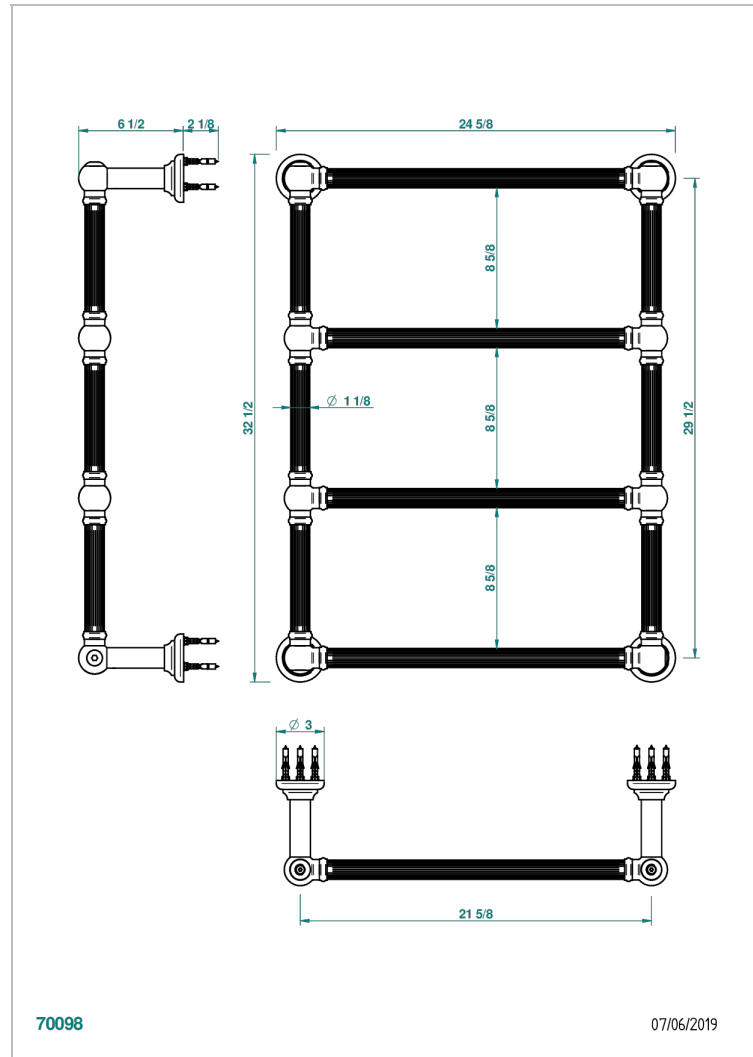

# TOWEL WARMER - TRADITIONAL

B6A-TWF4E

Traditional towel warmer with fluted tube, 4 rails, 625 mm x 825 mm, electric

## CHARACTERISTIC

- Solid brass body, seamless
- Resistance with thermal auto-regulation
- Installation possible with a wall mounted electric switch or timer (not supplied)
- Non-toxic and recyclable heat transfer fluid
- Hidden wire - standard length 1.20 m - Option 5 m (Class I only) - ref. TWCA5

## TECHNICAL SPECS

- Tension (voltage) : 110V ou 230V
- Puissance (power) : 100W
- IPX4
- CE classe 1, 2
- Hauteur minimale au sol (minimum height from the ground) : 60 cm (24")
- Température maximale (maximum temperature) : 60°C (140°F)