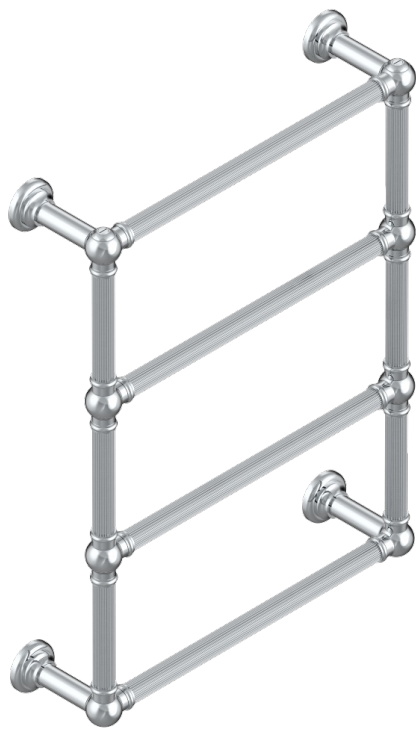

# TOWEL WARMER - TRADITIONAL

B6A-TWF4E

Traditional towel warmer with fluted tube, 4 rails, 625 mm x 825 mm, electric

## CHARACTERISTIC

- Solid brass body, seamless
- Resistance with thermal auto-regulation
- Installation possible with a wall mounted electric switch or timer (not supplied)
- Non-toxic and recyclable heat transfer fluid
- Hidden wire - standard length 1.20 m - Option 5 m (Class I only) - ref. TWCA5