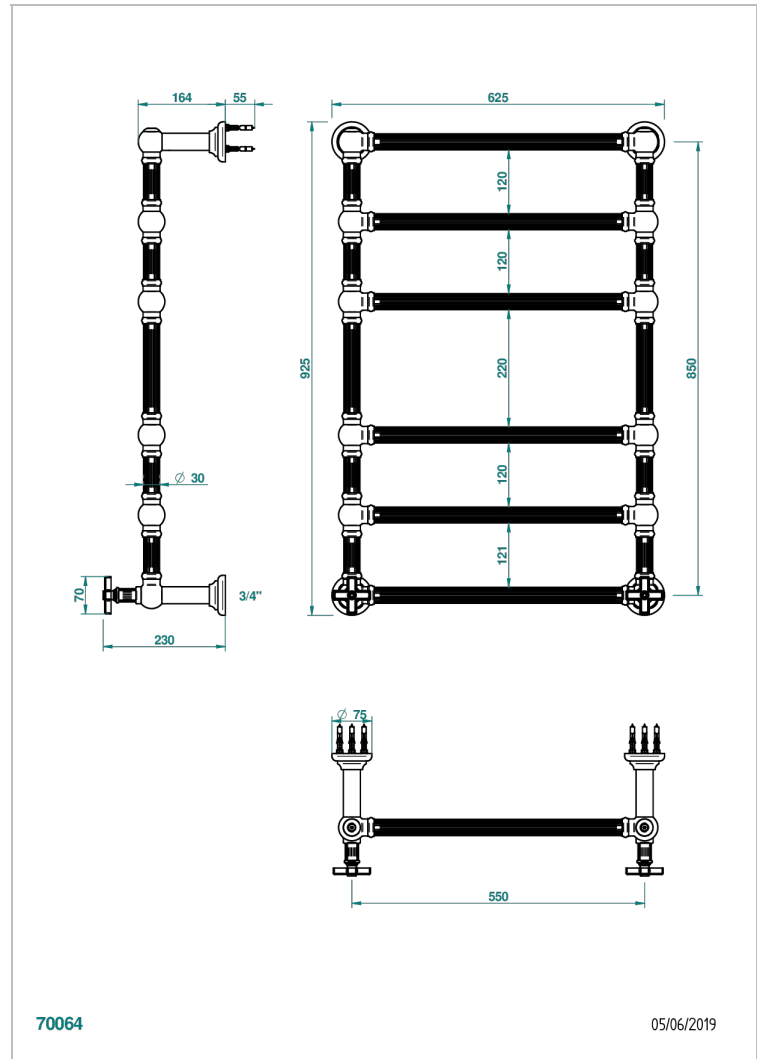

GRAND CENTRAL BLACK ONYX

U9M-TWF6H2

Traditional towel warmer with fluted tube, 6 rails, 625 mm x 925 mm, hydronic with 2 stylised handles

THG[®]
PARIS

CHARACTERISTIC

- Solid brass body seamless
- 2 x 1/2" normal head
- Connections F3/4"

TECHNICAL SPECS

- Pression : 0,5 bars < P < 3 bars (recommandée)
- Pressure : 7.25 psi < P < 43.5 psi (advised)
- Température eau maximale conseillée : 60°C
- Maximum water temperature advised: 140°F
- Hauteur minimale au sol (maximum height from the ground) : 60 cm (24")
- Puissance / Power : 128W à Delta T 30