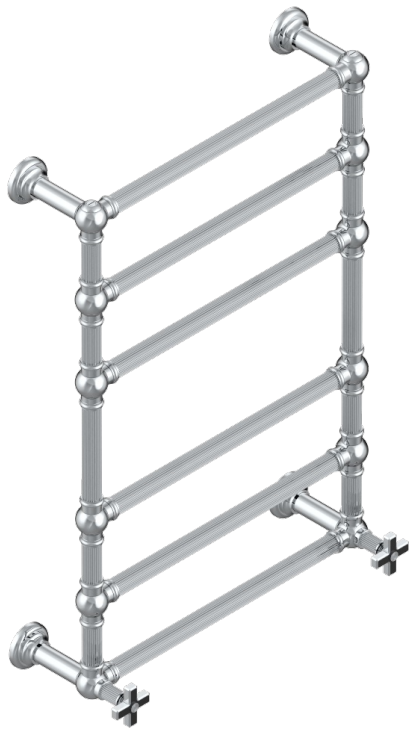

GRAND CENTRAL BLACK ONYX

U9M-TWF6H2

Traditional towel warmer with fluted tube, 6 rails, 625 mm x 925 mm, hydronic with 2 stylised handles

THG[®]
PARIS

CHARACTERISTIC

- Solid brass body seamless
- 2 x 1/2" normal head
- Connections F3/4"

TECHNICAL SPECS

- Pression : 0,5 bars < P < 3 bars (recommandée)
- Pressure : 7.25 psi < P < 43.5 psi (advised)
- Température eau maximale conseillée : 60°C
- Maximum water temperature advised: 140°F
- Hauteur minimale au sol (maximum height from the ground) : 60 cm (24")
- Puissance / Power : 128W à Delta T 30

AVAILABLE FINITIONS

Blush PVD - H62
Brass color PVD - H49
Brown bronze color PVD - F33
Gold color PVD - H52
Graphite PVD - H64
Lacquered light bronze - D01

Matt Umber PVD - H67
Matt blush PVD - H60
Matt brass color PVD - H50
Matt brown bronze color PVD - F34
Matt chrome - C02
Matt gold - F07