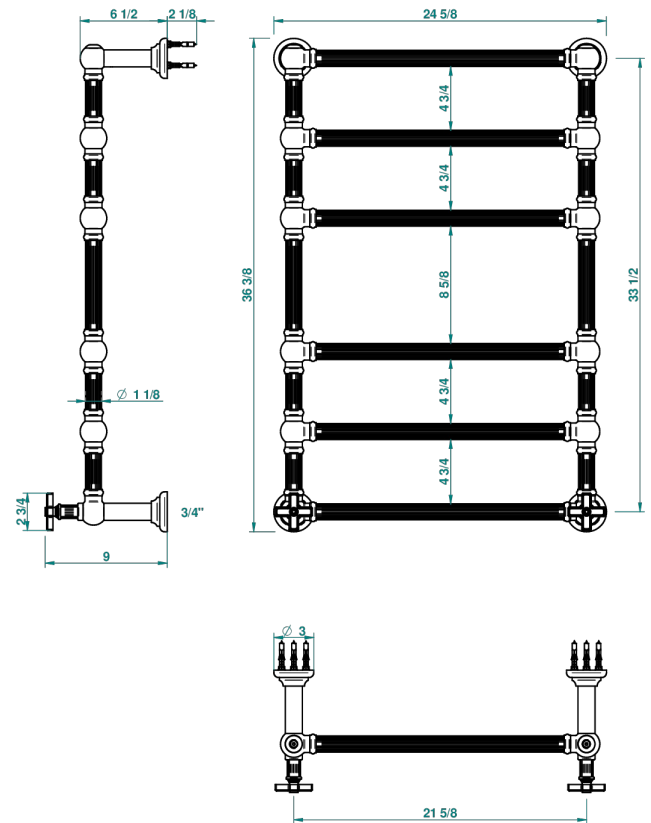

# GRAND CENTRAL BLACK ONYX

U9M-TWF6H2

Traditional towel warmer with fluted tube, 6 rails, 625 mm x 925 mm, hydronic with 2 stylised handles

THG<sup>®</sup>  
PARIS

70064

05/06/2019

## CHARACTERISTIC

- Solid brass body seamless
- 2 x 1/2" normal head
- Connections F3/4"

## TECHNICAL SPECS

- Pression : 0,5 bars < P < 3 bars (recommandée)
- Pressure : 7.25 psi < P < 43.5 psi (advised)
- Température eau maximale conseillée : 60°C
- Maximum water temperature advised: 140°F
- Hauteur minimale au sol (maximum height from the ground) : 60 cm (24")
- Puissance / Power : 128W à Delta T 30