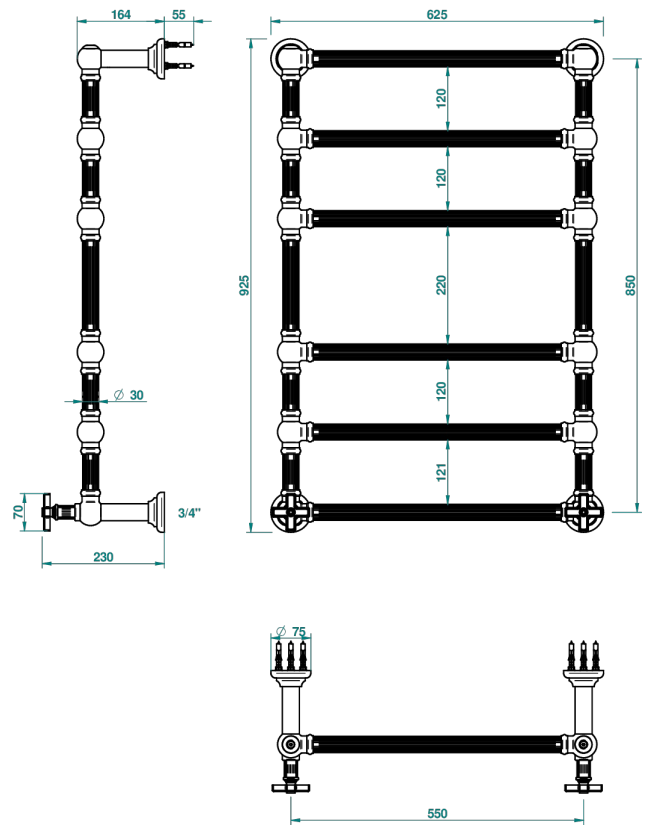

# GRAND CENTRAL BLACK ONYX

U9M-TWF6H2

Traditional towel warmer with fluted tube, 6 rails, 625 mm x 925 mm, hydronic with 2 stylised handles

THG<sup>®</sup>  
PARIS

70064

05/06/2019

## CHARACTERISTIC

- Solid brass body seamless
- 2 x 1/2" normal head
- Connections F3/4"

## TECHNICAL SPECS

- Pression : 0,5 bars < P < 3 bars (recommandée)
- Pressure : 7.25 psi < P < 43.5 psi (advised)
- Température eau maximale conseillée : 60°C
- Maximum water temperature advised: 140°F
- Hauteur minimale au sol (maximum height from the ground) : 60 cm (24")
- Puissance / Power : 128W à Delta T 30