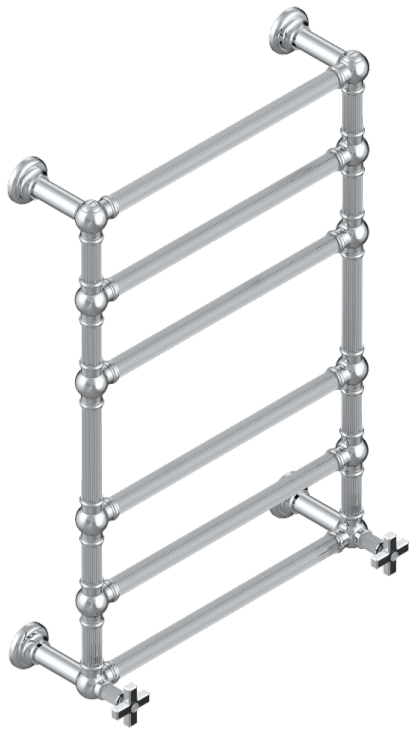

# GRAND CENTRAL BLACK ONYX

U9M-TWF6H2

Traditional towel warmer with fluted tube, 6 rails, 625 mm x 925 mm, hydronic with 2 stylised handles

THG<sup>®</sup>  
PARIS

70064

05/06/2019

## CHARACTERISTIC

- Solid brass body seamless
- 2 x 1/2" normal head
- Connections F3/4"

## TECHNICAL SPECS

- Pression : 0,5 bars < P < 3 bars (recommandée)
- Pressure : 7.25 psi < P < 43.5 psi (advised)
- Température eau maximale conseillée : 60°C
- Maximum water temperature advised: 140°F
- Hauteur minimale au sol (maximum height from the ground) : 60 cm (24")
- Puissance / Power : 128W à Delta T 30