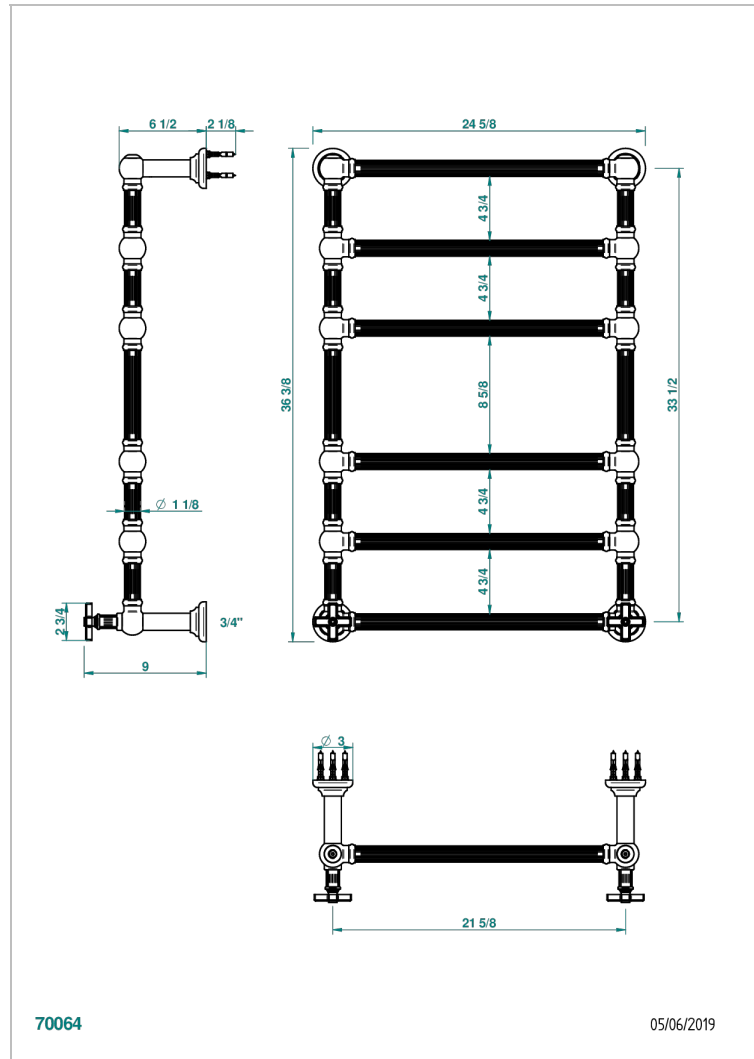

GRAND CENTRAL BLACK ONYX

U9M-TWF6H2

Traditional towel warmer with fluted tube, 6 rails, 625 mm x 925 mm, hydronic with 2 stylised handles

THG[®]
PARIS

CHARACTERISTIC

- Solid brass body seamless
- 2 x 1/2" normal head
- Connections F3/4"

TECHNICAL SPECS

- Pression : 0,5 bars < P < 3 bars (recommandée)
- Pressure : 7.25 psi < P < 43.5 psi (advised)
- Température eau maximale conseillée : 60°C
- Maximum water temperature advised: 140°F
- Hauteur minimale au sol (maximum height from the ground) : 60 cm (24")
- Puissance / Power : 128W à Delta T 30