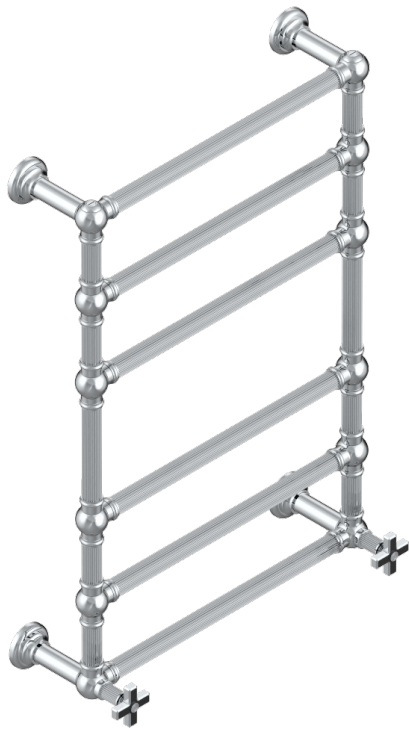

GRAND CENTRAL BLACK ONYX

U9M-TWF6H2

Traditional towel warmer with fluted tube, 6 rails, 625 mm x 925 mm, hydronic with 2 stylised handles

THG[®]
PARIS

CHARACTERISTIC

- Solid brass body seamless
- 2 x 1/2" normal head
- Connections F3/4"

TECHNICAL SPECS

- Pression : 0,5 bars < P < 3 bars (recommandée)
- Pressure : 7.25 psi < P < 43.5 psi (advised)
- Température eau maximale conseillée : 60°C
- Maximum water temperature advised: 140°F
- Hauteur minimale au sol (maximum height from the ground) : 60 cm (24")
- Puissance / Power : 128W à Delta T 30

AVAILABLE FINITIONS

Blush PVD - H62
Brass color PVD - H49
Brown bronze color PVD - F33
Gold color PVD - H52
Graphite PVD - H64
Lacquered light bronze - D01

Matt Umber PVD - H67
Matt blush PVD - H60
Matt brass color PVD - H50
Matt brown bronze color PVD - F34
Matt chrome - C02
Matt gold - F07