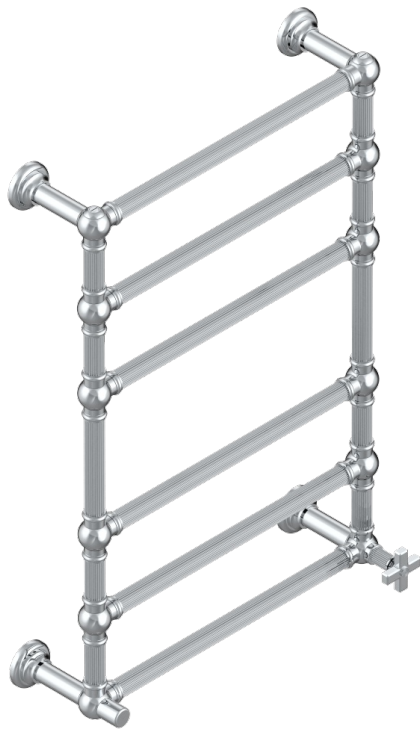

GRAND CENTRAL METAL

U9K-TWF6H1

Traditional towel warmer with fluted tube, 6 rails, 625 mm x 925 mm, hydronic with 1 stylised handle

THG[®]
PARIS

CHARACTERISTIC

- Solid brass body seamless
- 1 x 1/2" normal head
- Connections F3/4"

TECHNICAL SPECS

- Pression : 0,5 bars < P < 3 bars (recommandée)
- Pressure : 7.25 psi < P < 43.5 psi (advised)
- Température eau maximale conseillée : 60°C
- Maximum water temperature advised: 140°F
- Hauteur minimale au sol (maximum height from the ground) : 60 cm (24")
- Puissance / Power : 128W à Delta T 30

AVAILABLE FINITIONS

Blush PVD - H62
Brass color PVD - H49
Brown bronze color PVD - F33
Gold color PVD - H52
Graphite PVD - H64
Lacquered light bronze - D01

Matt Umber PVD - H67
Matt blush PVD - H60
Matt brass color PVD - H50
Matt brown bronze color PVD - F34
Matt chrome - C02
Matt gold - F07