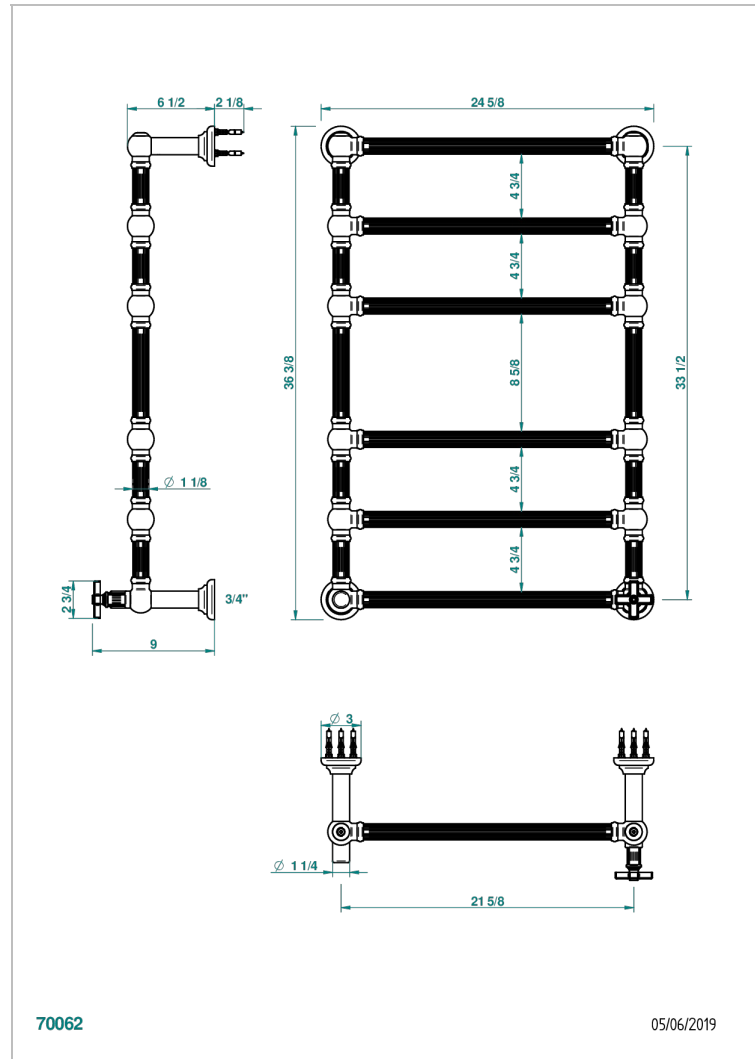

GRAND CENTRAL METAL

U9K-TWF6H1

Traditional towel warmer with fluted tube, 6 rails, 625 mm x 925 mm, hydronic with 1 stylised handle

THG[®]
PARIS

CHARACTERISTIC

- Solid brass body seamless
- 1 x 1/2" normal head
- Connections F3/4"

TECHNICAL SPECS

- Pression : 0,5 bars < P < 3 bars (recommandée)
- Pressure : 7.25 psi < P < 43.5 psi (advised)
- Température eau maximale conseillée : 60°C
- Maximum water temperature advised: 140°F
- Hauteur minimale au sol (maximum height from the ground) : 60 cm (24")
- Puissance / Power : 128W à Delta T 30