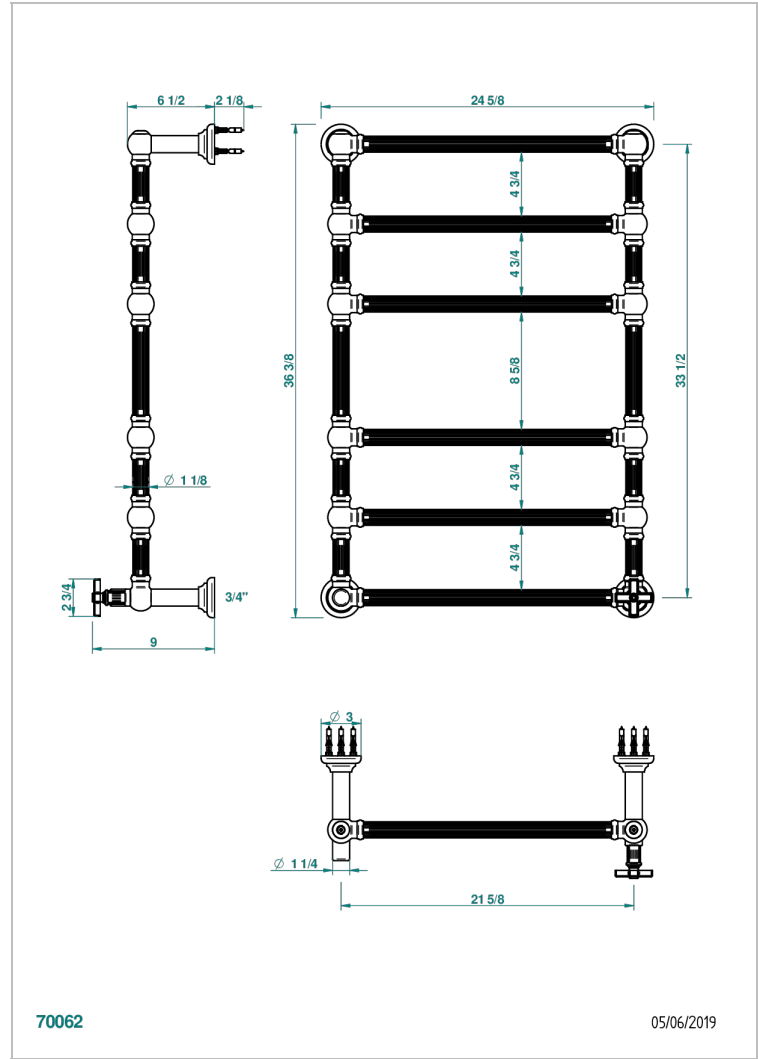

GRAND CENTRAL METAL

U9K-TWF6H1

THG[®]
PARIS

Traditional towel warmer with fluted tube, 6 rails, 625 mm x 925 mm, hydronic with 1 stylised handle

CHARACTERISTIC

- Solid brass body seamless
- 1 x 1/2" normal head
- Connections F3/4"

TECHNICAL SPECS

- Pression : 0,5 bars < P < 3 bars (recommandée)
- Pressure : 7.25 psi < P < 43.5 psi (advised)
- Température eau maximale conseillée : 60°C
- Maximum water temperature advised: 140°F
- Hauteur minimale au sol (maximum height from the ground) : 60 cm (24")
- Puissance / Power : 128W à Delta T 30