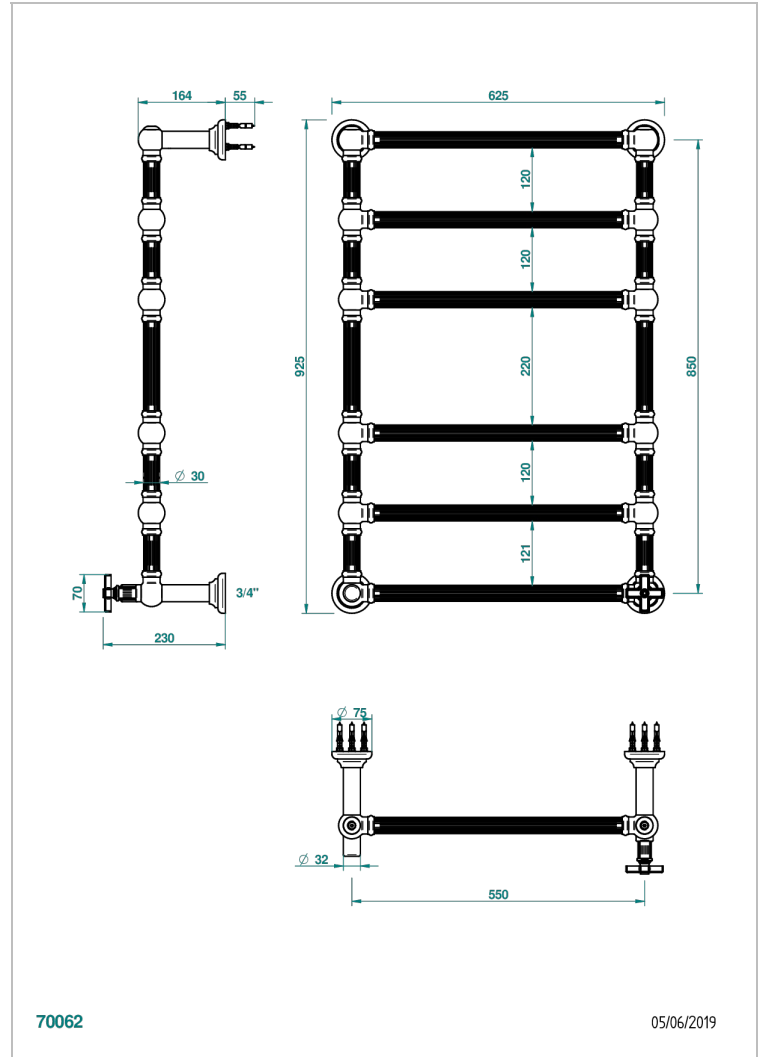

# GRAND CENTRAL METAL

U9K-TWF6H1

Traditional towel warmer with fluted tube, 6 rails, 625 mm x 925 mm, hydronic with 1 stylised handle

THG<sup>®</sup>  
PARIS

## CHARACTERISTIC

- Solid brass body seamless
- 1 x 1/2" normal head
- Connections F3/4"

## TECHNICAL SPECS

- Pression : 0,5 bars < P < 3 bars (recommandée)
- Pressure : 7.25 psi < P < 43.5 psi (advised)
- Température eau maximale conseillée : 60°C
- Maximum water temperature advised: 140°F
- Hauteur minimale au sol (maximum height from the ground) : 60 cm (24")
- Puissance / Power : 128W à Delta T 30