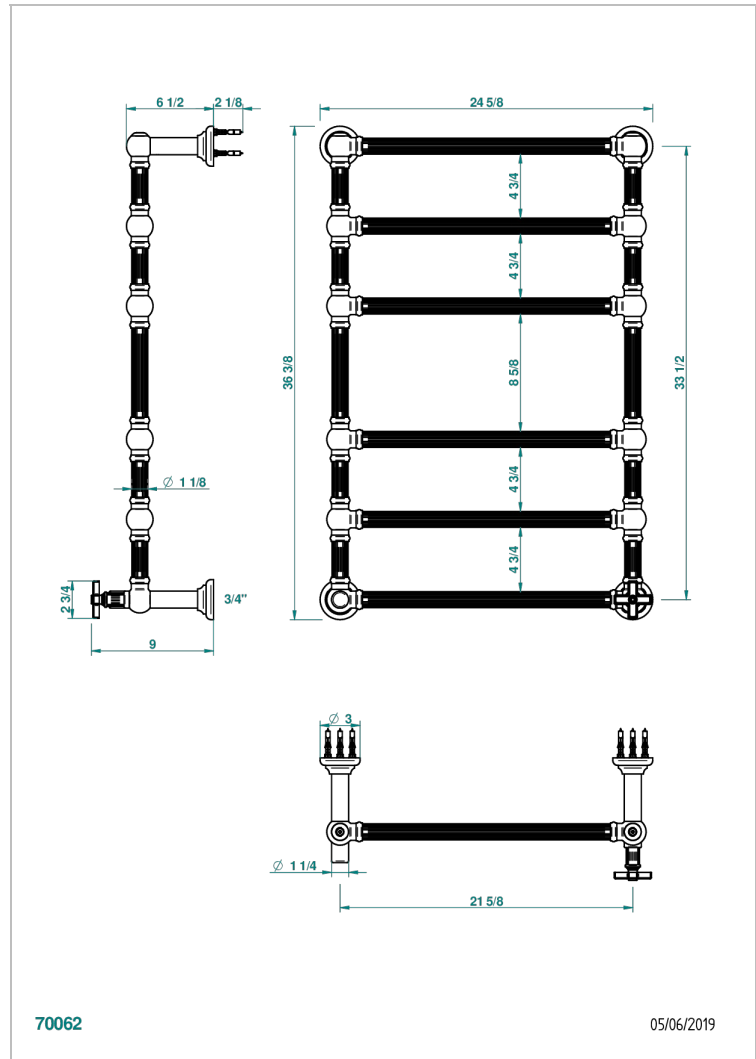

# GRAND CENTRAL METAL

U9K-TWF6H1

Traditional towel warmer with fluted tube, 6 rails, 625 mm x 925 mm, hydronic with 1 stylised handle

## CHARACTERISTIC

- Solid brass body seamless
- 1 x 1/2" normal head
- Connections F3/4"

## TECHNICAL SPECS

- Pression : 0,5 bars < P < 3 bars (recommandée)
- Pressure : 7.25 psi < P < 43.5 psi (advised)
- Température eau maximale conseillée : 60°C
- Maximum water temperature advised: 140°F
- Hauteur minimale au sol (maximum height from the ground) : 60 cm (24")
- Puissance / Power : 128W à Delta T 30