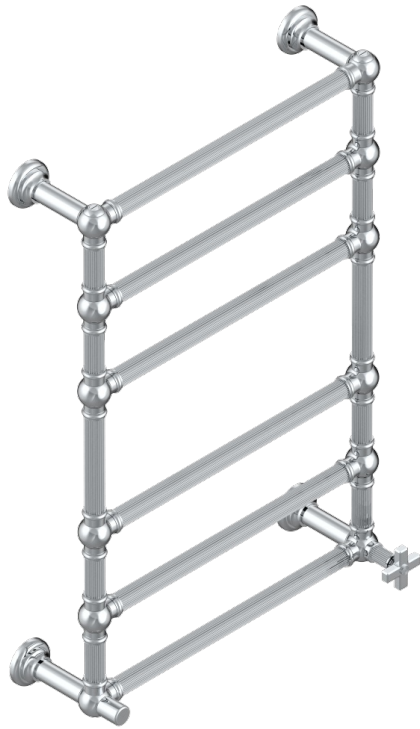

# GRAND CENTRAL METAL

U9K-TWF6H1

Traditional towel warmer with fluted tube, 6 rails, 625 mm x 925 mm, hydronic with 1 stylised handle

## CHARACTERISTIC

- Solid brass body seamless
- 1 x 1/2" normal head
- Connections F3/4"

## TECHNICAL SPECS

- Pression : 0,5 bars < P < 3 bars (recommandée)
- Pressure : 7.25 psi < P < 43.5 psi (advised)
- Température eau maximale conseillée : 60°C
- Maximum water temperature advised: 140°F
- Hauteur minimale au sol (maximum height from the ground) : 60 cm (24")
- Puissance / Power : 128W à Delta T 30