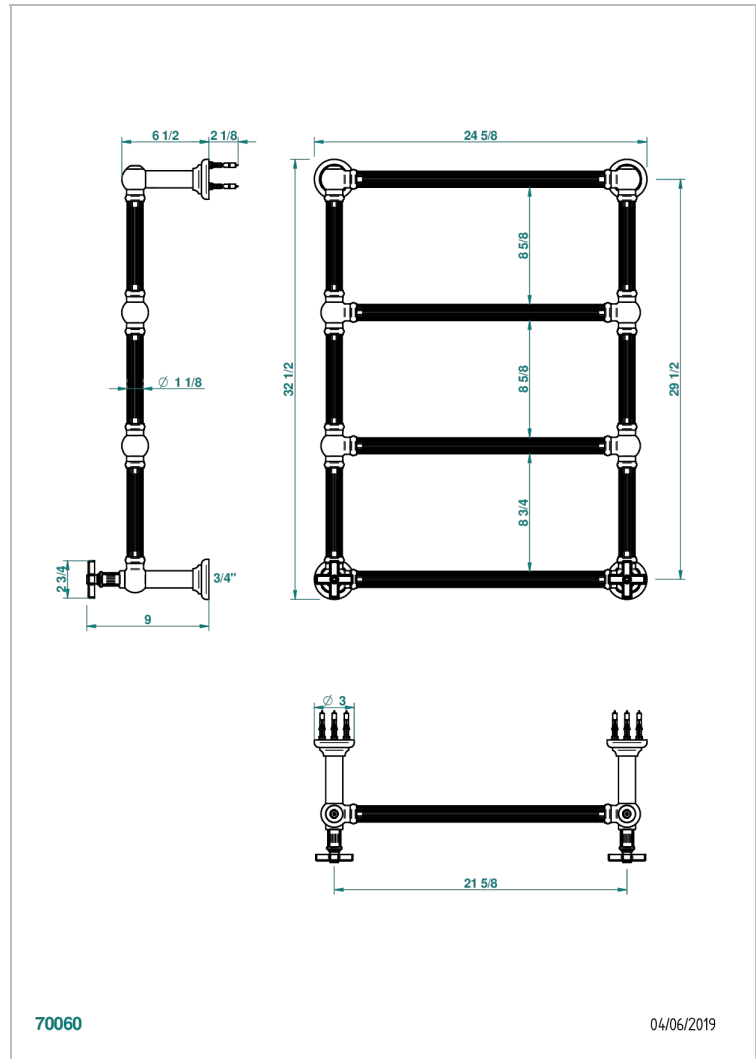

# GRAND CENTRAL METAL

U9K-TWF4H2

Traditional towel warmer with fluted tube, 4 rails, 625 mm x 825 mm, hydronic with 2 stylised handles

THG<sup>®</sup>  
PARIS

## CHARACTERISTIC

- Solid brass body seamless
- 2 x 1/2" normal head
- Connections F3/4"

## TECHNICAL SPECS

- Pression : 0,5 bars < P < 3 bars (recommandée)
- Pressure : 7.25 psi < P < 43.5 psi (advised)
- Température eau maximale conseillée : 60°C
- Maximum water temperature advised: 140°F
- Hauteur minimale au sol (maximum height from the ground) : 60 cm (24")
- Puissance / Power : 86W à Delta T 30