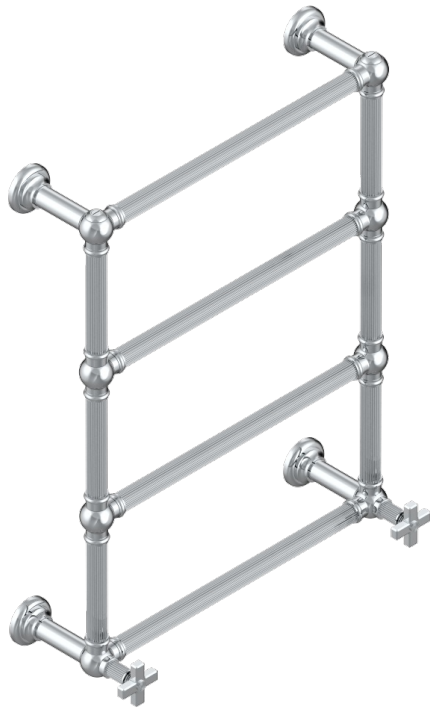

# GRAND CENTRAL METAL

U9K-TWF4H2

Traditional towel warmer with fluted tube, 4 rails, 625 mm x 825 mm, hydronic with 2 stylised handles

THG<sup>®</sup>  
PARIS

## CHARACTERISTIC

- Solid brass body seamless
- 2 x 1/2" normal head
- Connections F3/4"

## TECHNICAL SPECS

- Pression : 0,5 bars < P < 3 bars (recommandée)
- Pressure : 7.25 psi < P < 43.5 psi (advised)
- Température eau maximale conseillée : 60°C
- Maximum water temperature advised: 140°F
- Hauteur minimale au sol (maximum height from the ground) : 60 cm (24")
- Puissance / Power : 86W à Delta T 30