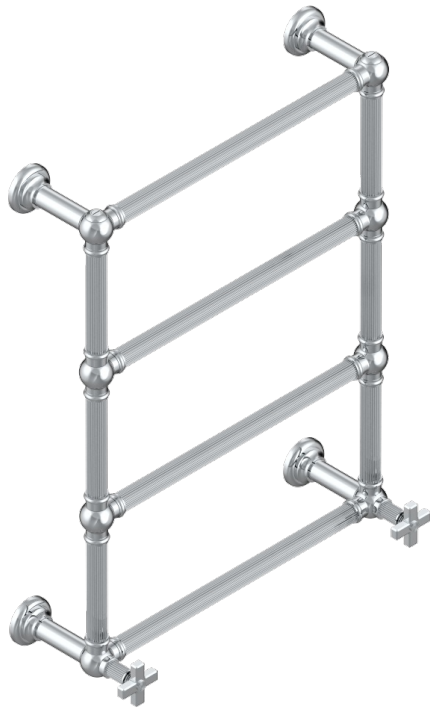

GRAND CENTRAL METAL

U9K-TWF4H2

Traditional towel warmer with fluted tube, 4 rails, 625 mm x 825 mm, hydronic with 2 stylised handles

THG[®]
PARIS

CHARACTERISTIC

- Solid brass body seamless
- 2 x 1/2" normal head
- Connections F3/4"

TECHNICAL SPECS

- Pression : 0,5 bars < P < 3 bars (recommandée)
- Pressure : 7.25 psi < P < 43.5 psi (advised)
- Température eau maximale conseillée : 60°C
- Maximum water temperature advised: 140°F
- Hauteur minimale au sol (maximum height from the ground) : 60 cm (24")
- Puissance / Power : 86W à Delta T 30