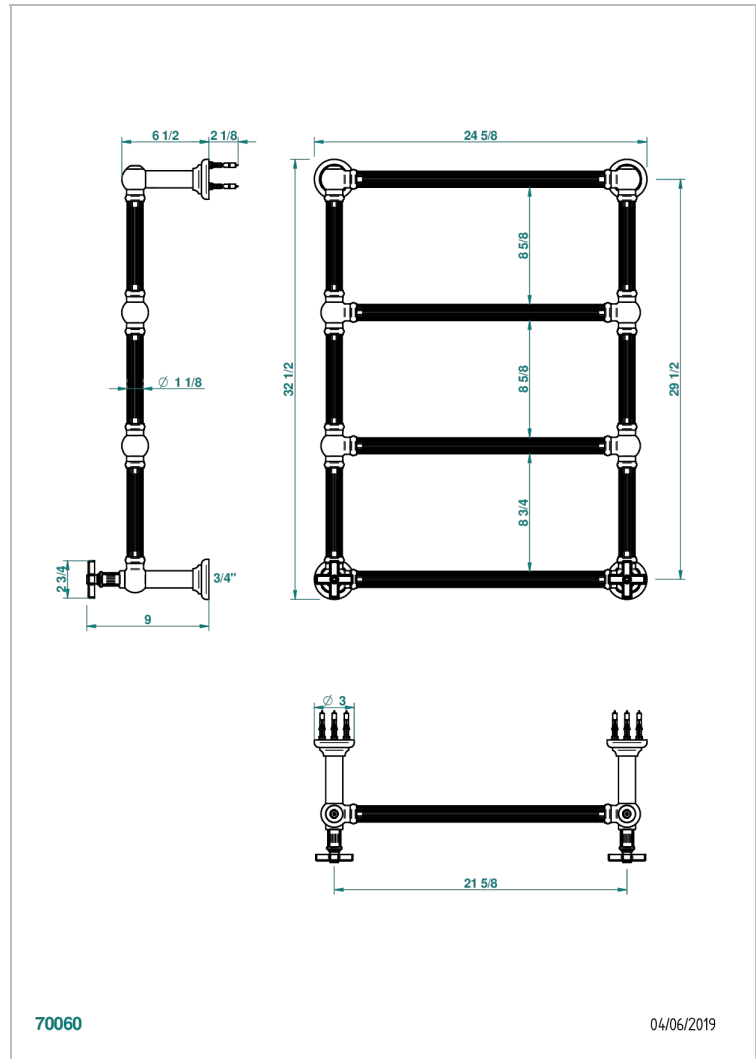

GRAND CENTRAL METAL

U9K-TWF4H2

Traditional towel warmer with fluted tube, 4 rails, 625 mm x 825 mm, hydronic with 2 stylised handles

THG[®]
PARIS

CHARACTERISTIC

- Solid brass body seamless
- 2 x 1/2" normal head
- Connections F3/4"

TECHNICAL SPECS

- Pression : 0,5 bars < P < 3 bars (recommandée)
- Pressure : 7.25 psi < P < 43.5 psi (advised)
- Température eau maximale conseillée : 60°C
- Maximum water temperature advised: 140°F
- Hauteur minimale au sol (maximum height from the ground) : 60 cm (24")
- Puissance / Power : 86W à Delta T 30