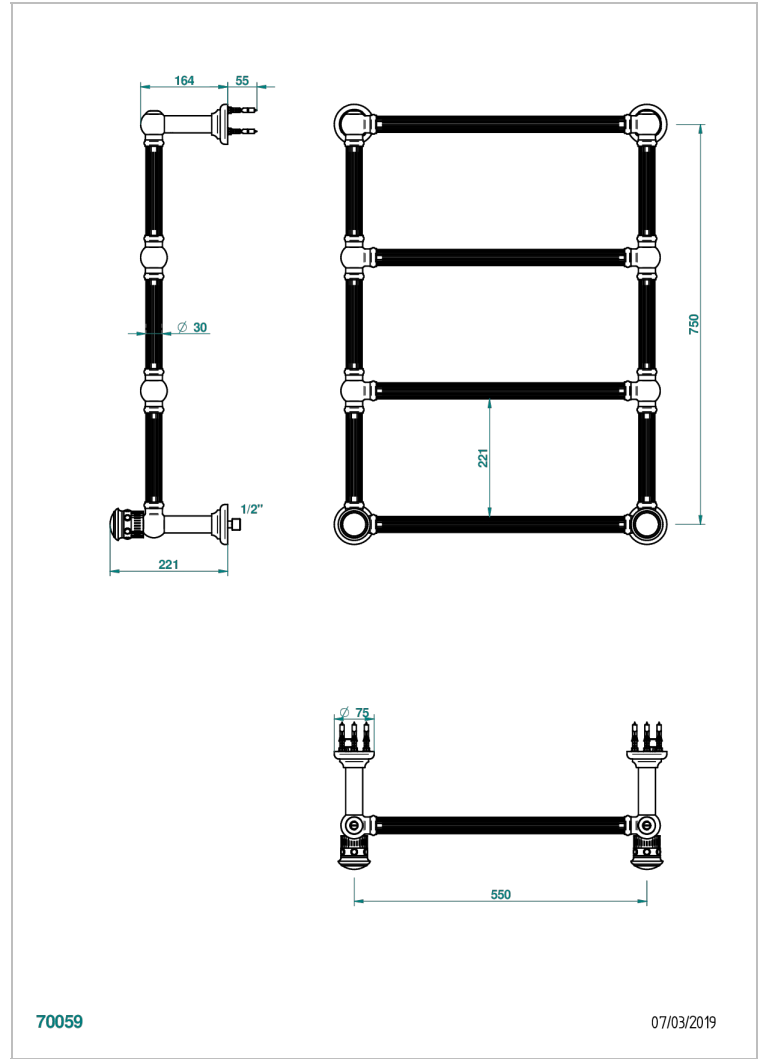

TROCADERO MALACHITE

U7A-TWF4H2

Traditional towel warmer with fluted tube, 4 rails, 625 mm x 825 mm, hydronic with 2 stylised handles

THG[®]
PARIS

CHARACTERISTIC

- Solid brass body seamless
- 2 x 1/2" normal head
- Connections F3/4"

TECHNICAL SPECS

- Pression : 0,5 bars < P < 3 bars (recommandée)
- Pressure : 7.25 psi < P < 43.5 psi (advised)
- Température eau maximale conseillée : 60°C
- Maximum water temperature advised: 140°F
- Hauteur minimale au sol (maximum height from the ground) : 60 cm (24")
- Puissance / Power : 86W à Delta T 30