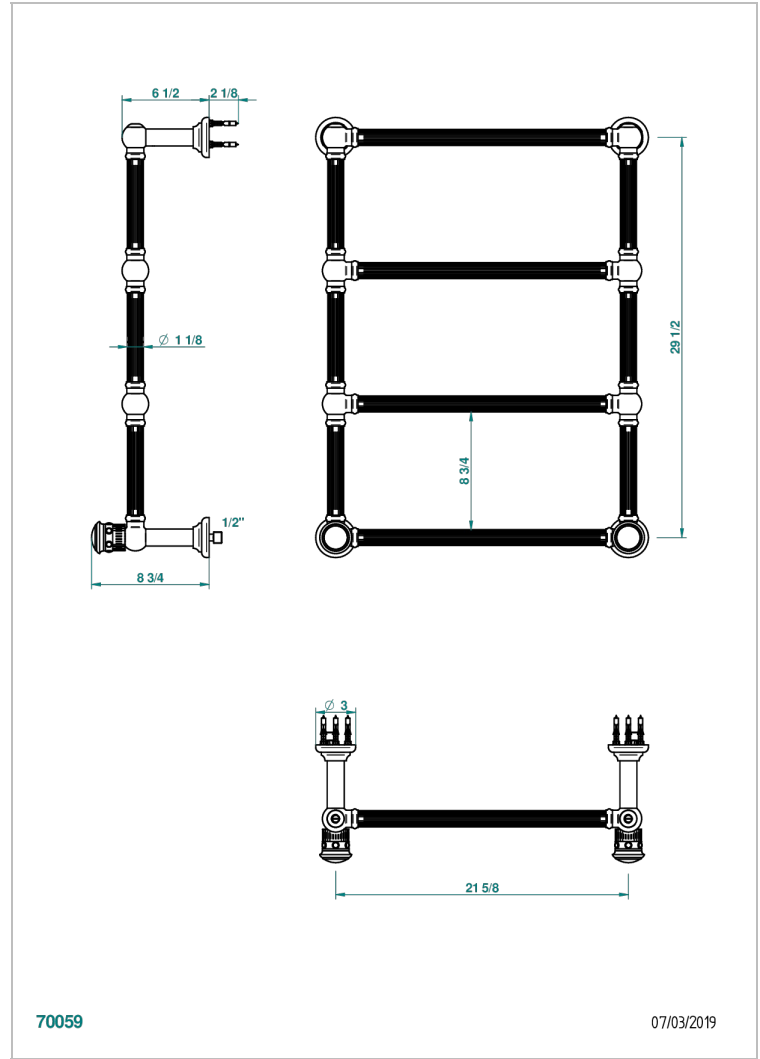

TROCADERO MALACHITE

U7A-TWF4H2

Traditional towel warmer with fluted tube, 4 rails, 625 mm x 825 mm, hydronic with 2 stylised handles

THG[®]
PARIS

CHARACTERISTIC

- Solid brass body seamless
- 2 x 1/2" normal head
- Connections F3/4"

TECHNICAL SPECS

- Pression : 0,5 bars < P < 3 bars (recommandée)
- Pressure : 7.25 psi < P < 43.5 psi (advised)
- Température eau maximale conseillée : 60°C
- Maximum water temperature advised: 140°F
- Hauteur minimale au sol (maximum height from the ground) : 60 cm (24")
- Puissance / Power : 86W à Delta T 30