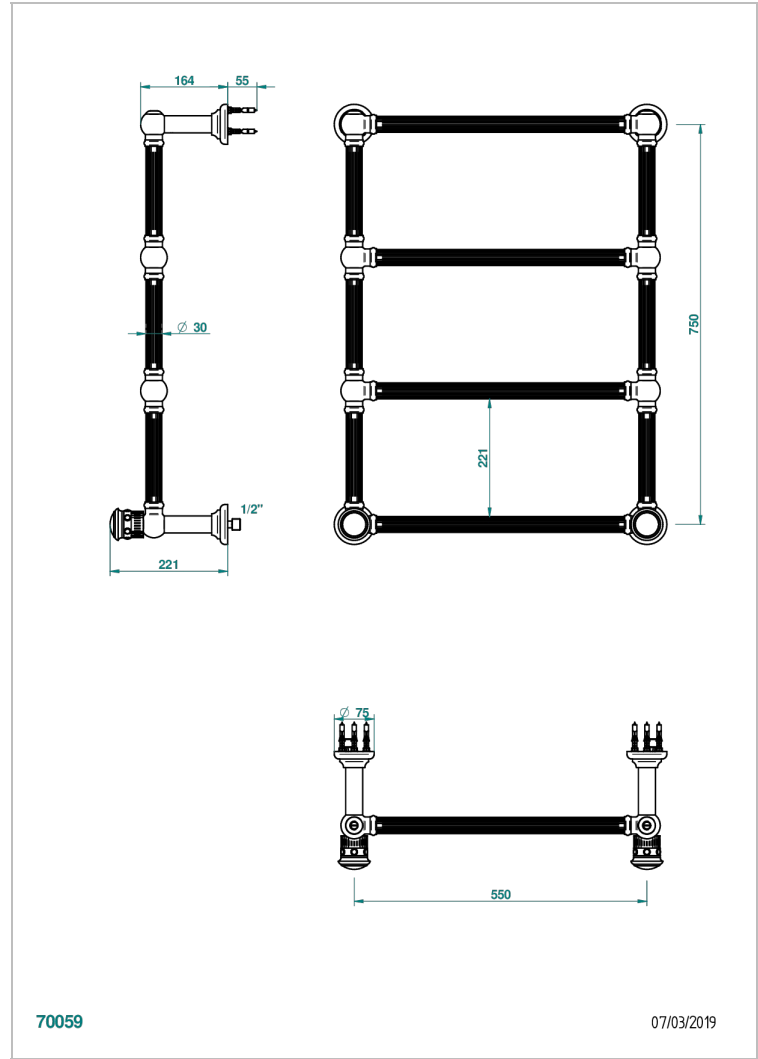

TROCADERO MALACHITE

U7A-TWF4H2

Traditional towel warmer with fluted tube, 4 rails, 625 mm x 825 mm, hydronic with 2 stylised handles

THG[®]
PARIS

70059

07/03/2019

CHARACTERISTIC

- Solid brass body seamless
- 2 x 1/2" normal head
- Connections F3/4"

TECHNICAL SPECS

- Pression : 0,5 bars < P < 3 bars (recommandée)
- Pressure : 7.25 psi < P < 43.5 psi (advised)
- Température eau maximale conseillée : 60°C
- Maximum water temperature advised: 140°F
- Hauteur minimale au sol (maximum height from the ground) : 60 cm (24")
- Puissance / Power : 86W à Delta T 30