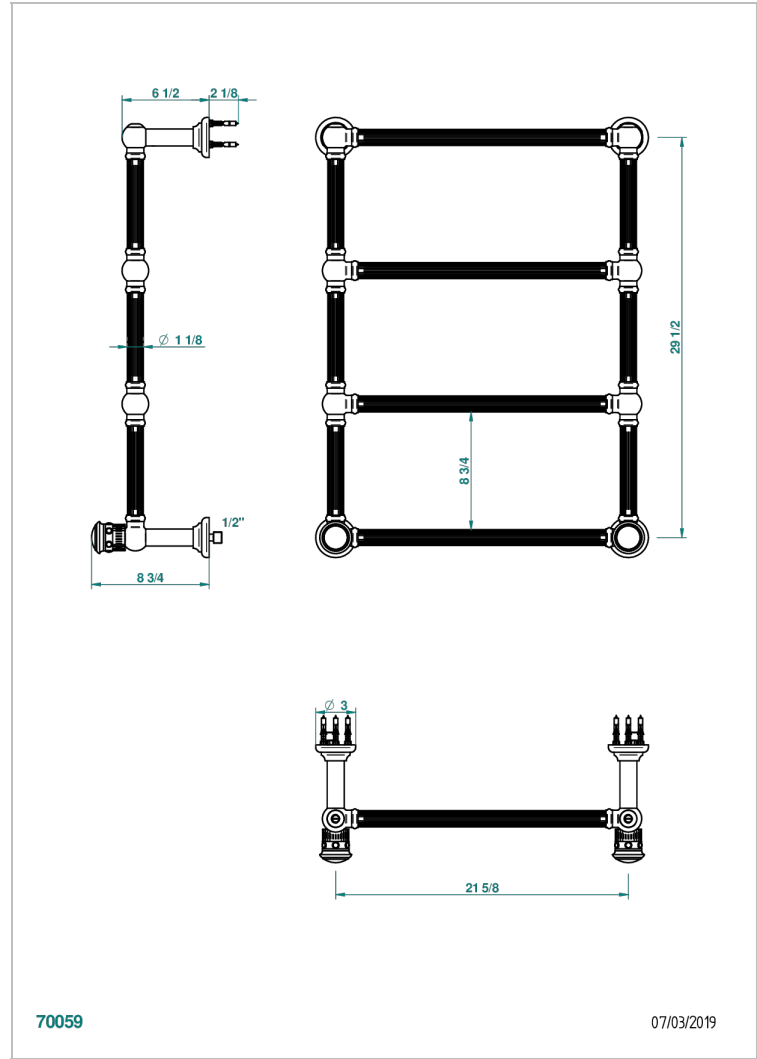

TROCADERO MALACHITE

U7A-TWF4H2

Traditional towel warmer with fluted tube, 4 rails, 625 mm x 825 mm, hydronic with 2 stylised handles

THG[®]
PARIS

CHARACTERISTIC

- Solid brass body seamless
- 2 x 1/2" normal head
- Connections F3/4"

TECHNICAL SPECS

- Pression : 0,5 bars < P < 3 bars (recommandée)
- Pressure : 7.25 psi < P < 43.5 psi (advised)
- Température eau maximale conseillée : 60°C
- Maximum water temperature advised: 140°F
- Hauteur minimale au sol (maximum height from the ground) : 60 cm (24")
- Puissance / Power : 86W à Delta T 30