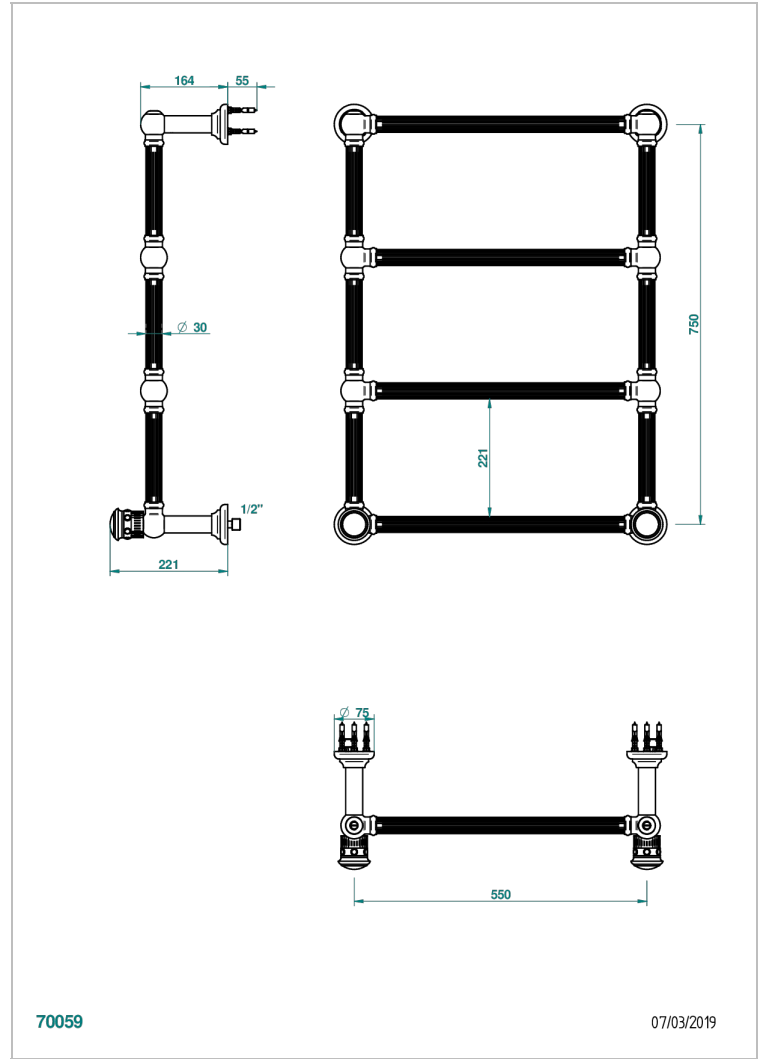

TROCADERO MALACHITE

U7A-TWF4H2

Traditional towel warmer with fluted tube, 4 rails, 625 mm x 825 mm, hydronic with 2 stylised handles

THG[®]
PARIS

CHARACTERISTIC

- Solid brass body seamless
- 2 x 1/2" normal head
- Connections F3/4"

TECHNICAL SPECS

- Pression : 0,5 bars <math>< P < 3</math> bars (recommandée)
- Pressure : 7.25 psi <math>< P < 43.5</math> psi (advised)
- Température eau maximale conseillée : 60°C
- Maximum water temperature advised: 140°F
- Hauteur minimale au sol (maximum height from the ground) : 60 cm (24")
- Puissance / Power : 86W à Delta T 30