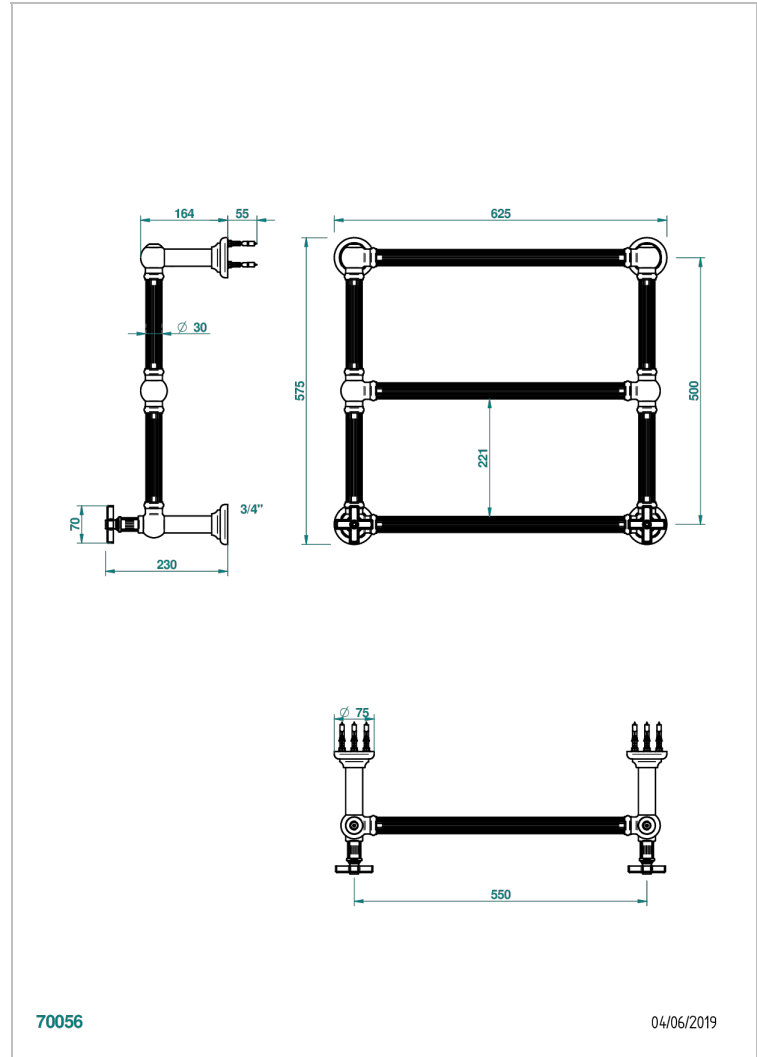

GRAND CENTRAL METAL

U9K-TWF3H2

Traditional towel warmer with fluted tube, 3 rails, 625 mm x 575 mm, hydronic with 2 stylised handles

THG[®]
PARIS

CHARACTERISTIC

- Solid brass body seamless
- 2 x 1/2" normal head
- Connections F3/4"

TECHNICAL SPECS

- Pression : 0,5 bars <math>P < 3</math> bars (recommandée)
- Pressure : 7.25 psi <math>P < 43.5</math> psi (advised)
- Température eau maximale conseillée : 60°C
- Maximum water temperature advised: 140°F
- Hauteur minimale au sol (maximum height from the ground) : 60 cm (24")
- Puissance / Power : 64W à Delta T 30