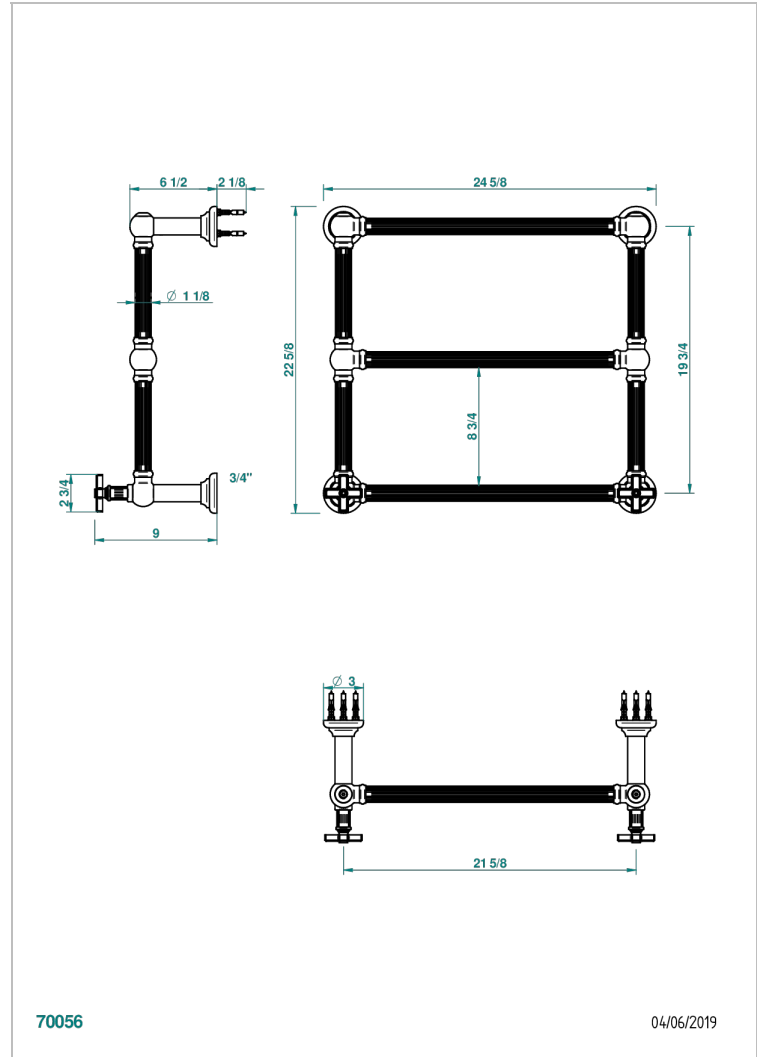

# GRAND CENTRAL METAL

U9K-TWF3H2

Traditional towel warmer with fluted tube, 3 rails, 625 mm x 575 mm, hydronic with 2 stylised handles

THG<sup>®</sup>  
PARIS

## CHARACTERISTIC

- Solid brass body seamless
- 2 x 1/2" normal head
- Connections F3/4"

## TECHNICAL SPECS

- Pression : 0,5 bars < P < 3 bars (recommandée)
- Pressure : 7.25 psi < P < 43.5 psi (advised)
- Température eau maximale conseillée : 60°C
- Maximum water temperature advised: 140°F
- Hauteur minimale au sol (maximum height from the ground) : 60 cm (24")
- Puissance / Power : 64W à Delta T 30