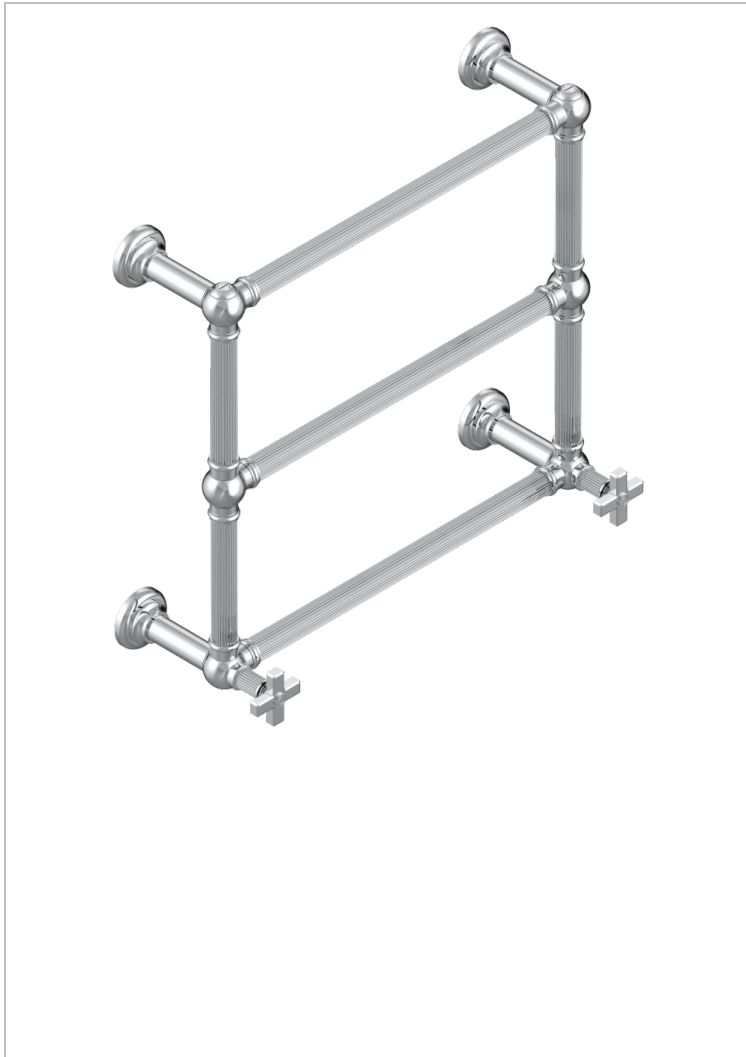

# GRAND CENTRAL METAL

U9K-TWF3H2

Traditional towel warmer with fluted tube, 3 rails, 625 mm x 575 mm, hydronic with 2 stylised handles

THG<sup>®</sup>  
PARIS

## CHARACTERISTIC

- Solid brass body seamless
- 2 x 1/2" normal head
- Connections F3/4"

## TECHNICAL SPECS

- Pression : 0,5 bars < P < 3 bars (recommandée)
- Pressure : 7.25 psi < P < 43.5 psi (advised)
- Température eau maximale conseillée : 60°C
- Maximum water temperature advised: 140°F
- Hauteur minimale au sol (maximum height from the ground) : 60 cm (24")
- Puissance / Power : 64W à Delta T 30