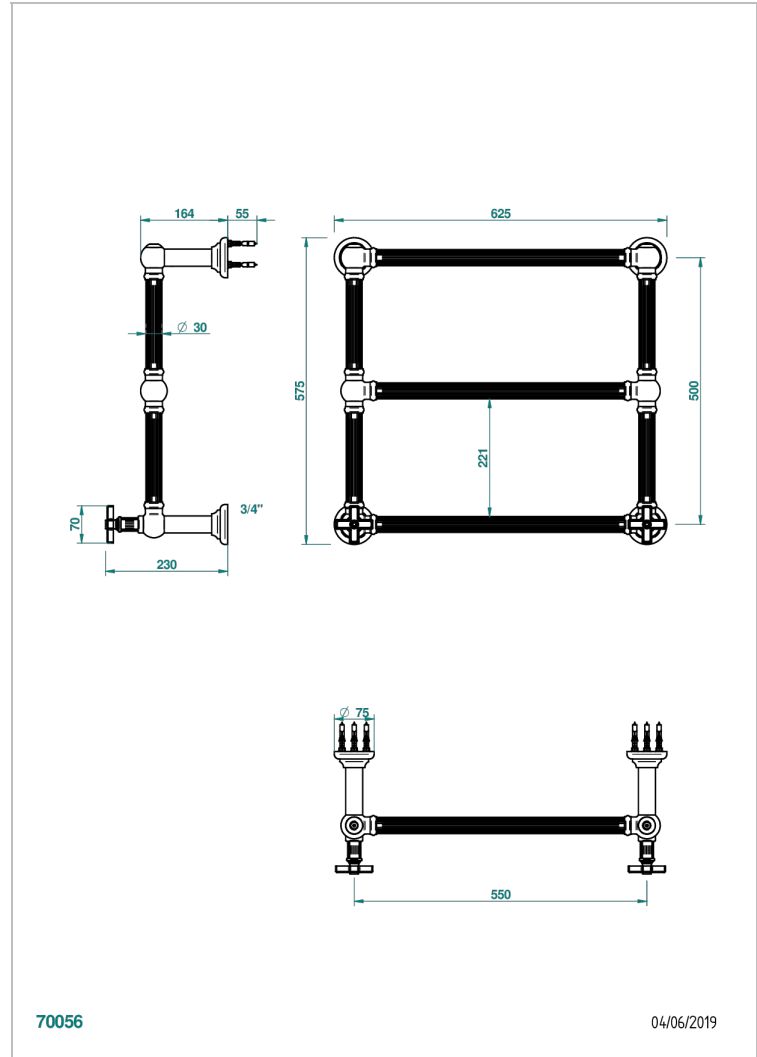

# GRAND CENTRAL METAL

U9K-TWF3H2

Traditional towel warmer with fluted tube, 3 rails, 625 mm x 575 mm, hydronic with 2 stylised handles

THG<sup>®</sup>  
PARIS

## CHARACTERISTIC

- Solid brass body seamless
- 2 x 1/2" normal head
- Connections F3/4"

## TECHNICAL SPECS

- Pression : 0,5 bars <math>P < 3</math> bars (recommandée)
- Pressure : 7.25 psi <math>P < 43.5</math> psi (advised)
- Température eau maximale conseillée : 60°C
- Maximum water temperature advised: 140°F
- Hauteur minimale au sol (maximum height from the ground) : 60 cm (24")
- Puissance / Power : 64W à Delta T 30