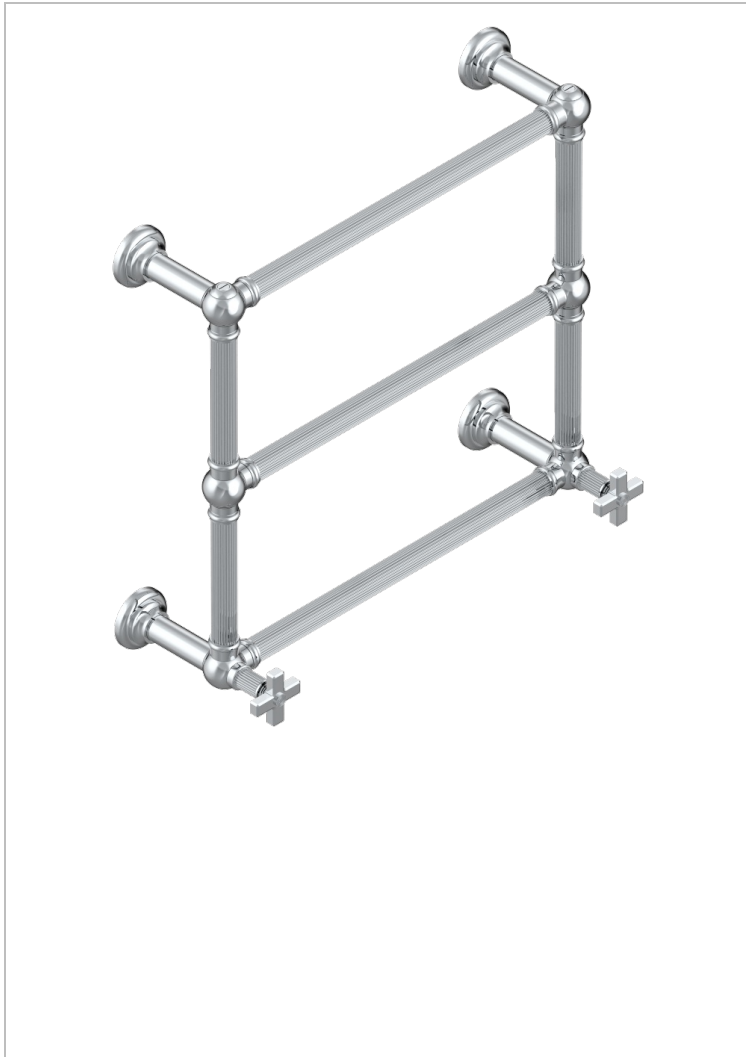

# GRAND CENTRAL METAL

U9K-TWF3H2

Traditional towel warmer with fluted tube, 3 rails, 625 mm x 575 mm, hydronic with 2 stylised handles

THG<sup>®</sup>  
PARIS

## CHARACTERISTIC

- Solid brass body seamless
- 2 x 1/2" normal head
- Connections F3/4"

## TECHNICAL SPECS

- Pression : 0,5 bars <math>P < 3</math> bars (recommandée)
- Pressure : 7.25 psi <math>P < 43.5</math> psi (advised)
- Température eau maximale conseillée : 60°C
- Maximum water temperature advised: 140°F
- Hauteur minimale au sol (maximum height from the ground) : 60 cm (24")
- Puissance / Power : 64W à Delta T 30