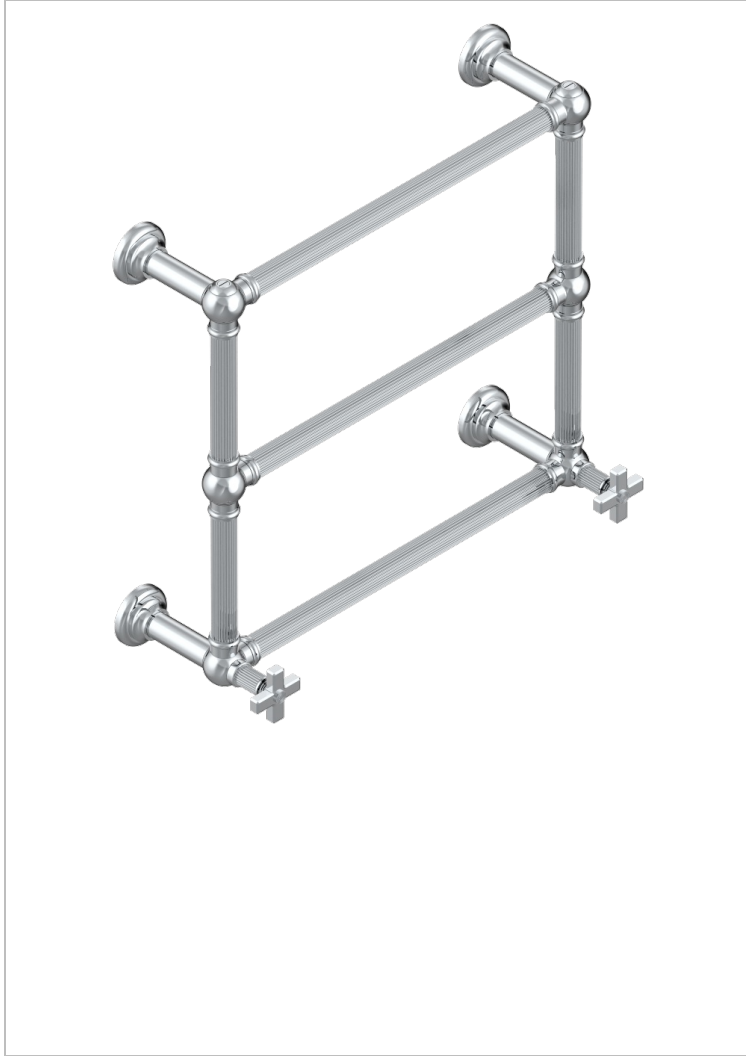

GRAND CENTRAL METAL

U9K-TWF3H2

Traditional towel warmer with fluted tube, 3 rails, 625 mm x 575 mm, hydronic with 2 stylised handles

THG[®]
PARIS

CHARACTERISTIC

- Solid brass body seamless
- 2 x 1/2" normal head
- Connections F3/4"

TECHNICAL SPECS

- Pression : 0,5 bars < P < 3 bars (recommandée)
- Pressure : 7.25 psi < P < 43.5 psi (advised)
- Température eau maximale conseillée : 60°C
- Maximum water temperature advised: 140°F
- Hauteur minimale au sol (maximum height from the ground) : 60 cm (24")
- Puissance / Power : 64W à Delta T 30