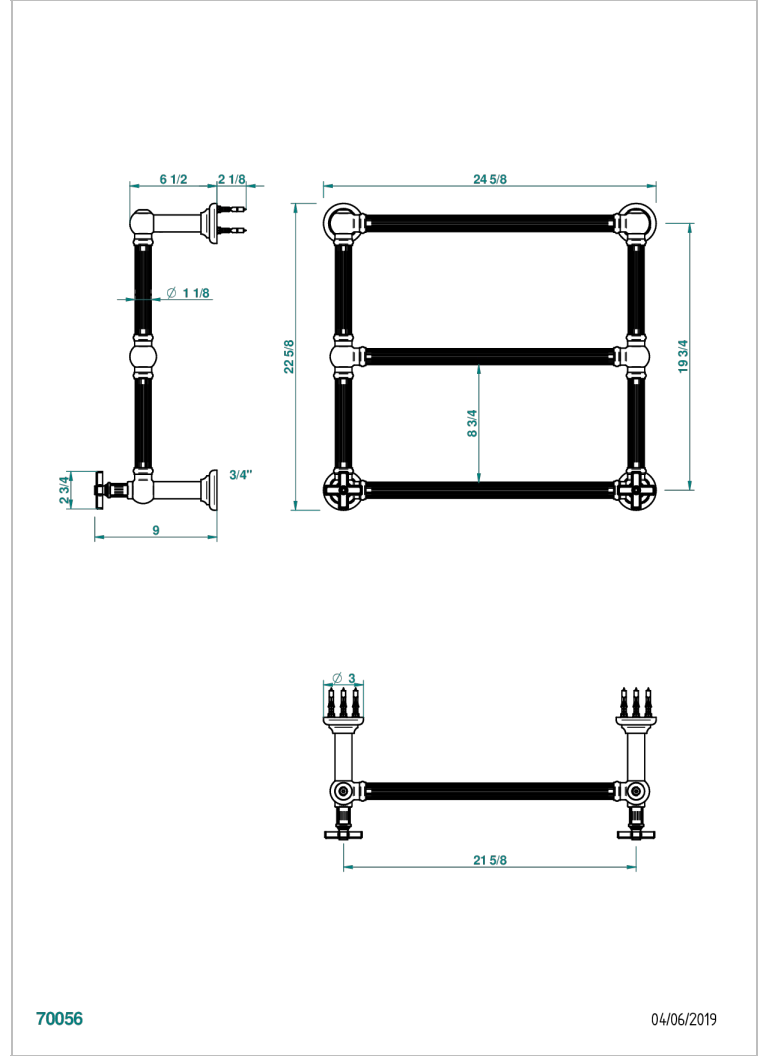

GRAND CENTRAL METAL

U9K-TWF3H2

Traditional towel warmer with fluted tube, 3 rails, 625 mm x 575 mm, hydronic with 2 stylised handles

THG[®]
PARIS

CHARACTERISTIC

- Solid brass body seamless
- 2 x 1/2" normal head
- Connections F3/4"

TECHNICAL SPECS

- Pression : 0,5 bars < P < 3 bars (recommandée)
- Pressure : 7.25 psi < P < 43.5 psi (advised)
- Température eau maximale conseillée : 60°C
- Maximum water temperature advised: 140°F
- Hauteur minimale au sol (maximum height from the ground) : 60 cm (24")
- Puissance / Power : 64W à Delta T 30