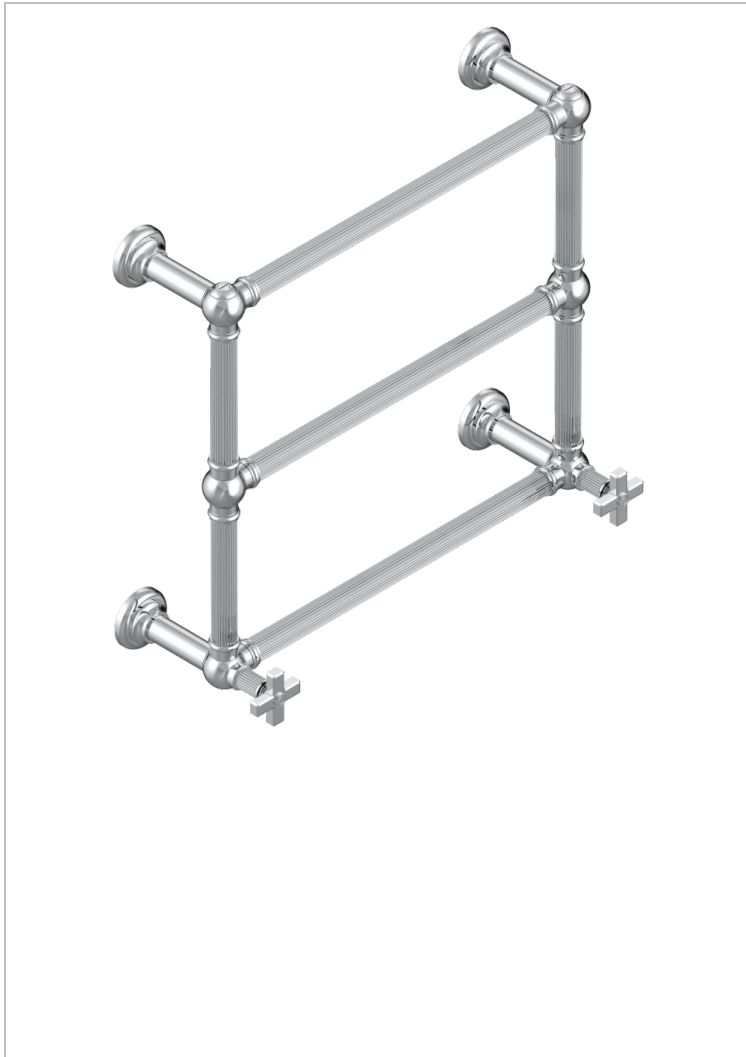

GRAND CENTRAL METAL

U9K-TWF3H2

Traditional towel warmer with fluted tube, 3 rails, 625 mm x 575 mm, hydronic with 2 stylised handles

THG[®]
PARIS

CHARACTERISTIC

- Solid brass body seamless
- 2 x 1/2" normal head
- Connections F3/4"

TECHNICAL SPECS

- Pression : 0,5 bars < P < 3 bars (recommandée)
- Pressure : 7.25 psi < P < 43.5 psi (advised)
- Température eau maximale conseillée : 60°C
- Maximum water temperature advised: 140°F
- Hauteur minimale au sol (maximum height from the ground) : 60 cm (24")
- Puissance / Power : 64W à Delta T 30