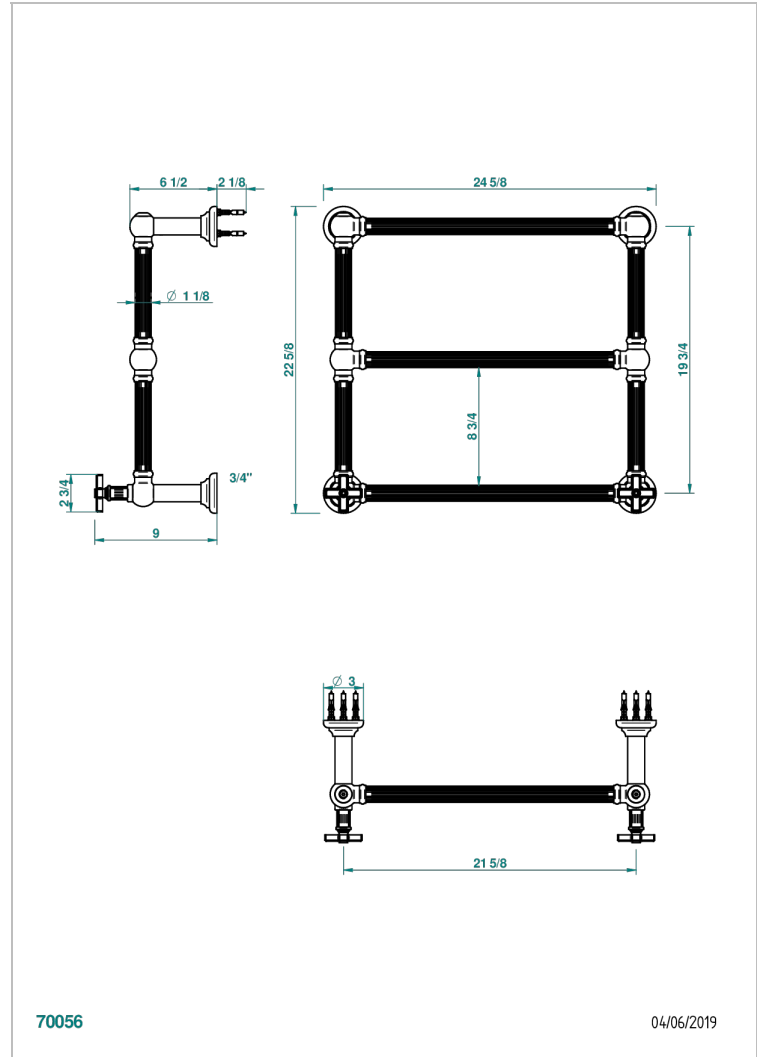

GRAND CENTRAL METAL

U9K-TWF3H2

Traditional towel warmer with fluted tube, 3 rails, 625 mm x 575 mm, hydronic with 2 stylised handles

THG[®]
PARIS

CHARACTERISTIC

- Solid brass body seamless
- 2 x 1/2" normal head
- Connections F3/4"

TECHNICAL SPECS

- Pression : 0,5 bars < P < 3 bars (recommandée)
- Pressure : 7.25 psi < P < 43.5 psi (advised)
- Température eau maximale conseillée : 60°C
- Maximum water temperature advised: 140°F
- Hauteur minimale au sol (maximum height from the ground) : 60 cm (24")
- Puissance / Power : 64W à Delta T 30