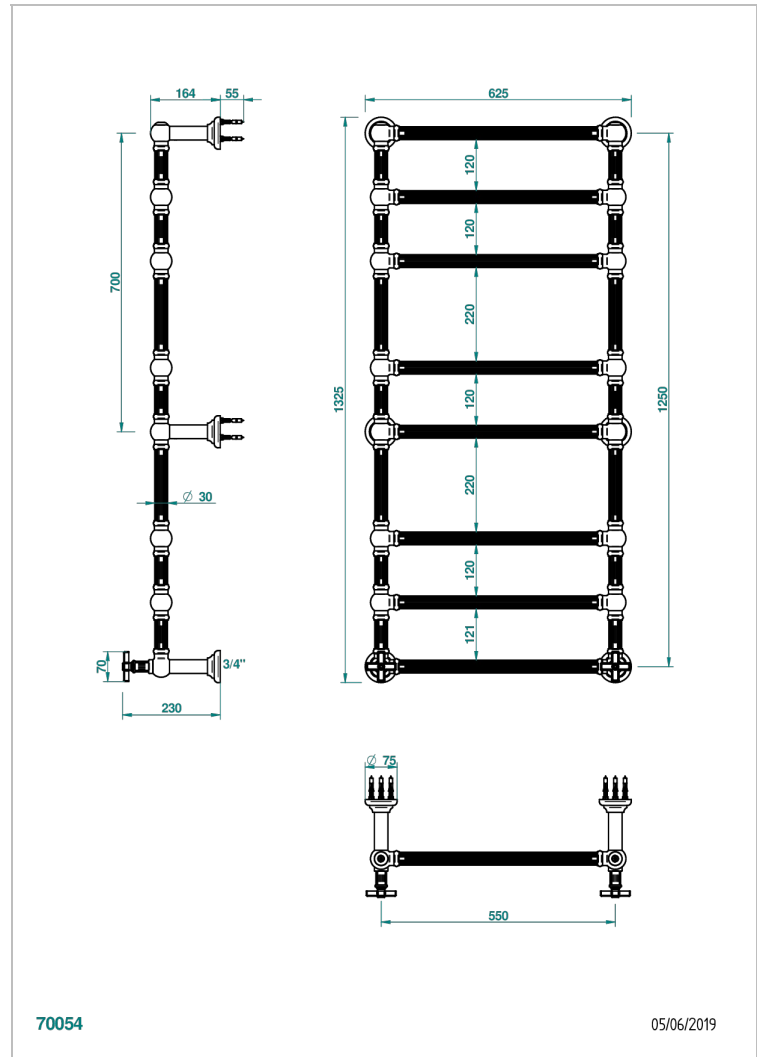

GRAND CENTRAL METAL

U9K-TWF8H2

Traditional towel warmer with fluted tube, 8 rails, 625 mm x 1325 mm, hydronic with 2 stylised handles

THG[®]
PARIS

CHARACTERISTIC

- Solid brass body seamless
- 2 x 1/2" normal head
- Connections F3/4"

TECHNICAL SPECS

- Pression : 0,5 bars < P < 3 bars (recommandée)
- Pressure : 7.25 psi < P < 43.5 psi (advised)
- Température eau maximale conseillée : 60°C
- Maximum water temperature advised: 140°F
- Hauteur minimale au sol (maximum height from the ground) : 60 cm (24")
- Puissance / Power : 171W à Delta T 30