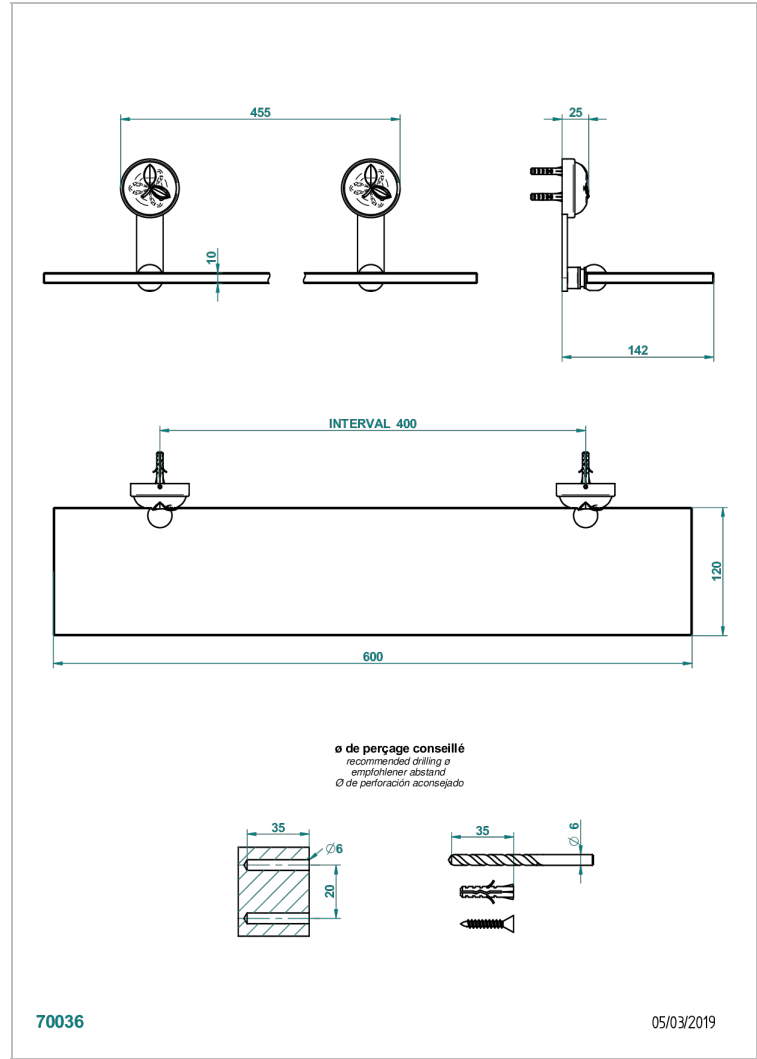

POMME GOLD LUSTER CRYSTAL

A46-564

Glass shelf with brackets

CHARACTERISTIC

- Pomme Gold luster crystal
- Glass shelf with brackets

AVAILABLE FINITIONS

Black ceram - D30
Blush PVD - H62
Brass color PVD - H49
Brown bronze color PVD - F33
Chrome polished - A02
Chrome polished / gold polished - G02