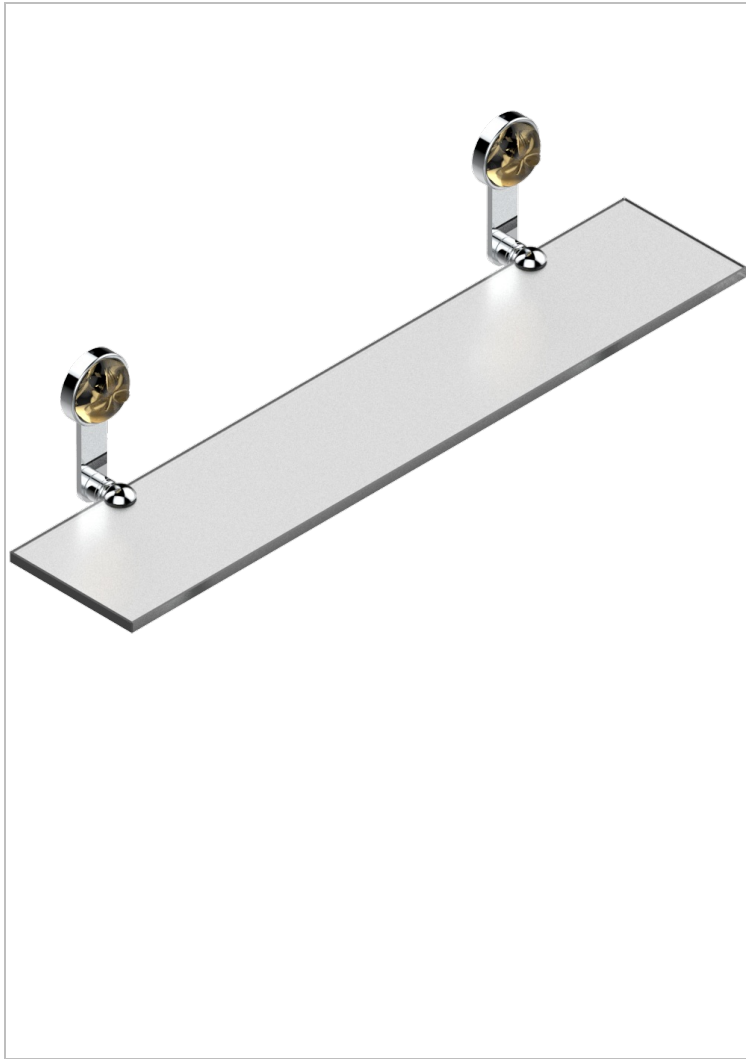

POMME GOLD LUSTER CRYSTAL

A46-564

Glass shelf with brackets

CHARACTERISTIC

- Pomme Gold luster crystal
- Glass shelf with brackets

AVAILABLE FINITIONS

Black ceram - D30
Blush PVD - H62
Brass color PVD - H49
Brown bronze color PVD - F33
Chrome polished - A02
Chrome polished / gold polished - G02

Copper antique matt, coated - H07
Gold color PVD - H52
Gold mat - F07
Gold polished - F01
Graphite PVD - H64
Light coated bronze - D01

Matt Umber PVD - H67
Matt blush PVD - H60
Matt brass color PVD - H50
Matt brown bronze color PVD - F34
Matt chrome (American satin) - C02
Matt gold color PVD - H53

Matt graphite PVD - H65
Matt nickel (American satin) - C01
Matt nickel color PVD - H56
Nickel antique / Sovereign - H28
Nickel color PVD - H55
Nickel polished - B01

Soft gold - F30
Soft matt gold - F31
Umber PVD - H66