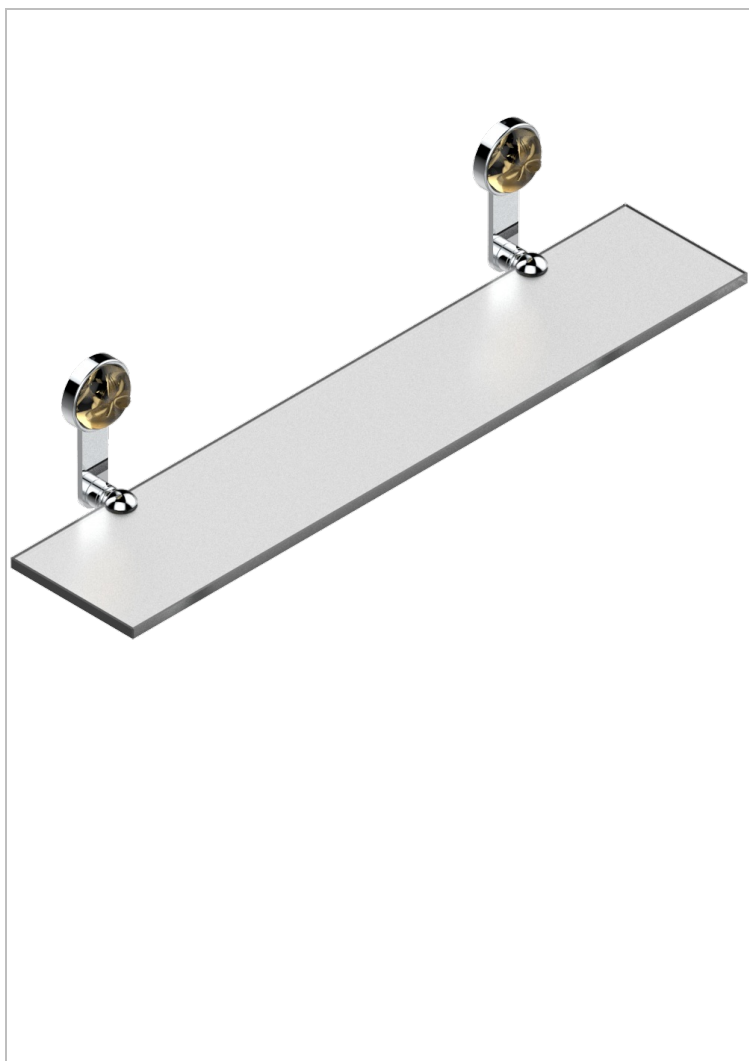

POMME GOLD LUSTER CRYSTAL

A46-564

Glass shelf with brackets

CHARACTERISTIC

- Pomme Gold luster crystal
- Glass shelf with brackets

AVAILABLE FINITIONS

Black ceram - D30
Blush PVD - H62
Brass color PVD - H49
Brown bronze color PVD - F33
Chrome polished - A02
Chrome polished / gold polished - G02

Copper antique matt, coated - H07
Gold color PVD - H52
Gold mat - F07
Gold polished - F01
Graphite PVD - H64
Light coated bronze - D01

Matt Umber PVD - H67
Matt blush PVD - H60
Matt brass color PVD - H50
Matt brown bronze color PVD - F34
Matt chrome (American satin) - C02
Matt gold color PVD - H53

Matt graphite PVD - H65
Matt nickel (American satin) - C01
Matt nickel color PVD - H56
Nickel antique / Sovereign - H28
Nickel color PVD - H55
Nickel polished - B01

Soft gold - F30
Soft matt gold - F31
Umber PVD - H66