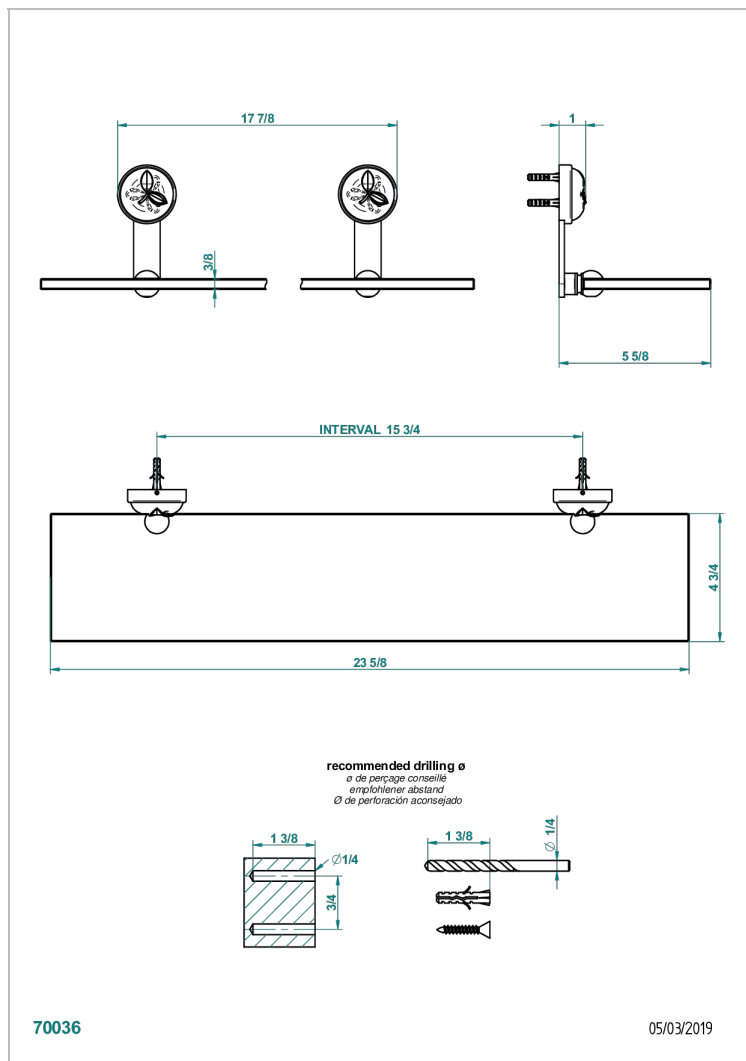

POMME GOLD LUSTER CRYSTAL

A46-564

Glass shelf with brackets

CHARACTERISTIC

- Pomme Gold luster crystal
- Glass shelf with brackets

AVAILABLE FINITIONS

Black ceram - D30
Blush PVD - H62
Brass color PVD - H49
Brown bronze color PVD - F33
Chrome polished - A02
Chrome polished / gold polished - G02