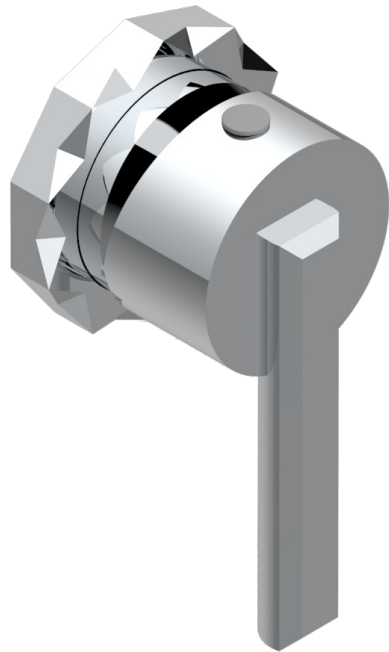

NIHAL GREEN PORCELAIN

U2R-6540RB

Trim only for wall mixer on rosette

Compatible with

Tube

70032

03/03/2020

CHARACTERISTIC

- Nihal Green porcelain
- Trim only for wall mixer on rosette

RELATED SKU'S

- Ref. G00-6540A/US Built-in part for wall mounted flush fit shower mixer 2 inlets 1/2" -1 outlet 1/2" -US model

AVAILABLE FINITIONS

Black ceram - D30

Blush PVD - H62

Brass color PVD - H49

Brown bronze color PVD - F33

Chrome polished - A02

Chrome polished / gold polished - G02

Copper antique matt, coated - H07

Gold color PVD - H52

Gold mat - F07

Gold polished - F01

Graphite PVD - H64

Light coated bronze - D01

Matt Umber PVD - H67

Matt blush PVD - H60

Matt brass color PVD - H50

Matt brown bronze color PVD - F34

Matt chrome (American satin) - C02

Matt gold color PVD - H53

Matt graphite PVD - H65

Matt nickel (American satin) - C01

Matt nickel color PVD - H56

Nickel antique / Sovereign - H28

Nickel color PVD - H55

Nickel polished - B01

Soft gold - F30

Soft matt gold - F31

Umber PVD - H66