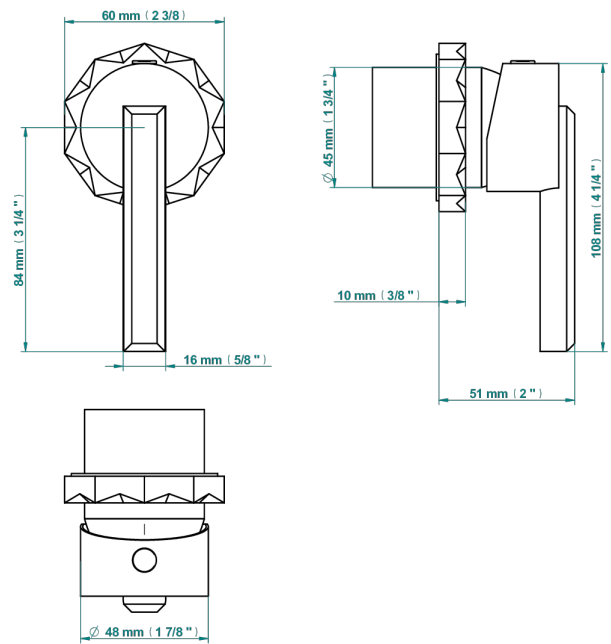

NIHAL GREEN PORCELAIN

U2R-6540RB

Trim only for wall mixer on rosette

Compatible with

Tube

70032

03/03/2020

CHARACTERISTIC

- Nihal Green porcelain
- Trim only for wall mixer on rosette

RELATED SKU'S

- Ref. G00-6540A/US Built-in part for wall mounted flush fit shower mixer 2 inlets 1/2" -1 outlet 1/2" -US model

AVAILABLE FINITIONS

Black ceram - D30

Blush PVD - H62

Brass color PVD - H49

Brown bronze color PVD - F33

Chrome polished - A02

Chrome polished / gold polished - G02

Copper antique matt, coated - H07

Gold color PVD - H52

Gold mat - F07

Gold polished - F01

Graphite PVD - H64

Light coated bronze - D01

Matt Umber PVD - H67

Matt blush PVD - H60

Matt brass color PVD - H50

Matt brown bronze color PVD - F34

Matt chrome (American satin) - C02

Matt gold color PVD - H53

Matt graphite PVD - H65

Matt nickel (American satin) - C01

Matt nickel color PVD - H56

Nickel antique / Sovereign - H28

Nickel color PVD - H55

Nickel polished - B01

Soft gold - F30

Soft matt gold - F31

Umber PVD - H66