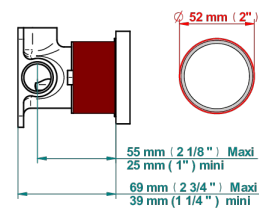

Tube

70032

03/03/2020

CHARACTERISTIC

- Nihal Green porcelain
- Trim only for wall mixer on rosette

RELATED SKU'S

- Ref. G00-6540A/US Built-in part for wall mounted flush fit shower mixer 2 inlets 1/2" -1 outlet 1/2" -US model

AVAILABLE FINITIONS

Black ceram - D30

Blush PVD - H62

Brass color PVD - H49

Brown bronze color PVD - F33

Chrome polished - A02

Chrome polished / gold polished - G02

Copper antique matt, coated - H07

Gold color PVD - H52

Gold mat - F07

Gold polished - F01

Graphite PVD - H64

Light coated bronze - D01

Matt Umber PVD - H67

Matt blush PVD - H60

Matt brass color PVD - H50

Matt brown bronze color PVD - F34

Matt chrome (American satin) - C02

Matt gold color PVD - H53

Matt graphite PVD - H65

Matt nickel (American satin) - C01

Matt nickel color PVD - H56

Nickel antique / Sovereign - H28

Nickel color PVD - H55

Nickel polished - B01

Soft gold - F30

Soft matt gold - F31

Umber PVD - H66