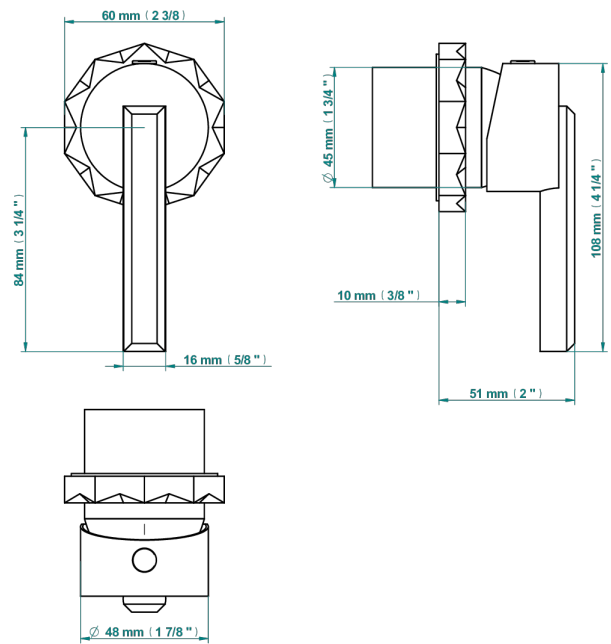

NIHAL BLACK PORCELAIN

U2P-6540RB

Trim only for wall mixer on rosette

Compatible with

6540A
6540A/W

6540A/US

Tube

70032

03/03/2020

CHARACTERISTIC

- Nihal Black porcelain
- Trim only for wall mixer on rosette

RELATED SKU'S

- Ref. G00-6540A/US Built-in part for wall mounted flush fit shower mixer 2 inlets 1/2" -1 outlet 1/2" -US model

AVAILABLE FINITIONS

Black ceram - D30

Blush PVD - H62

Brass color PVD - H49

Brown bronze color PVD - F33

Chrome polished - A02

Chrome polished / gold polished -

G02

Copper antique matt, coated - H07

Gold color PVD - H52

Gold mat - F07

Gold polished - F01

Graphite PVD - H64

Light coated bronze - D01

Matt Umber PVD - H67

Matt blush PVD - H60

Matt brass color PVD - H50

Matt brown bronze color PVD - F34

Matt chrome (American satin) - C02

Matt gold color PVD - H53

Matt graphite PVD - H65

Matt nickel (American satin) - C01

Matt nickel color PVD - H56

Nickel antique / Sovereign - H28

Nickel color PVD - H55

Nickel polished - B01

Soft gold - F30

Soft matt gold - F31

Umber PVD - H66