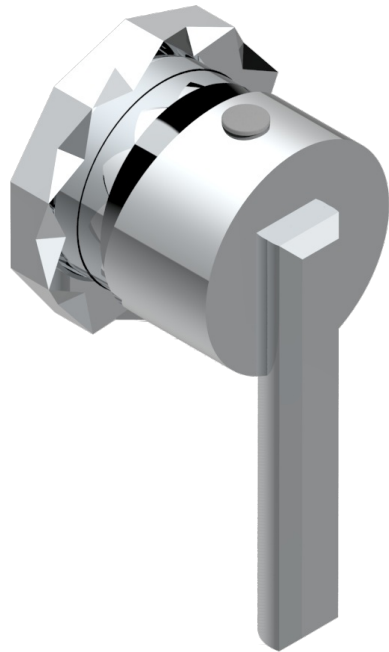

NIHAL BLACK PORCELAIN

U2P-6540RB

Trim only for wall mixer on rosette

Compatible with

6540A
6540A/W

6540A/US

Tube

70032

03/03/2020

CHARACTERISTIC

- Nihal Black porcelain
- Trim only for wall mixer on rosette

RELATED SKU'S

- Ref. G00-6540A/US Built-in part for wall mounted flush fit shower mixer 2 inlets 1/2" -1 outlet 1/2" -US model

AVAILABLE FINITIONS

Black ceram - D30

Blush PVD - H62

Brass color PVD - H49

Brown bronze color PVD - F33

Chrome polished - A02

Chrome polished / gold polished -

G02

Copper antique matt, coated - H07

Gold color PVD - H52

Gold mat - F07

Gold polished - F01

Graphite PVD - H64

Light coated bronze - D01

Matt Umber PVD - H67

Matt blush PVD - H60

Matt brass color PVD - H50

Matt brown bronze color PVD - F34

Matt chrome (American satin) - C02

Matt gold color PVD - H53

Matt graphite PVD - H65

Matt nickel (American satin) - C01

Matt nickel color PVD - H56

Nickel antique / Sovereign - H28

Nickel color PVD - H55

Nickel polished - B01

Soft gold - F30

Soft matt gold - F31

Umber PVD - H66