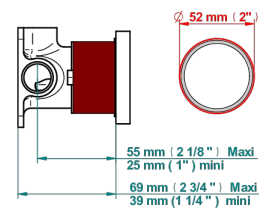

Tube

70032

03/03/2020

CHARACTERISTIC

- Nihal Black porcelain
- Trim only for wall mixer on rosette

RELATED SKU'S

- Ref. G00-6540A/US Built-in part for wall mounted flush fit shower mixer 2 inlets 1/2" -1 outlet 1/2" -US model

AVAILABLE FINITIONS

Black ceram - D30

Blush PVD - H62

Brass color PVD - H49

Brown bronze color PVD - F33

Chrome polished - A02

Chrome polished / gold polished -

G02

Copper antique matt, coated - H07

Gold color PVD - H52

Gold mat - F07

Gold polished - F01

Graphite PVD - H64

Light coated bronze - D01

Matt Umber PVD - H67

Matt blush PVD - H60

Matt brass color PVD - H50

Matt brown bronze color PVD - F34

Matt chrome (American satin) - C02

Matt gold color PVD - H53

Matt graphite PVD - H65

Matt nickel (American satin) - C01

Matt nickel color PVD - H56

Nickel antique / Sovereign - H28

Nickel color PVD - H55

Nickel polished - B01

Soft gold - F30

Soft matt gold - F31

Umber PVD - H66