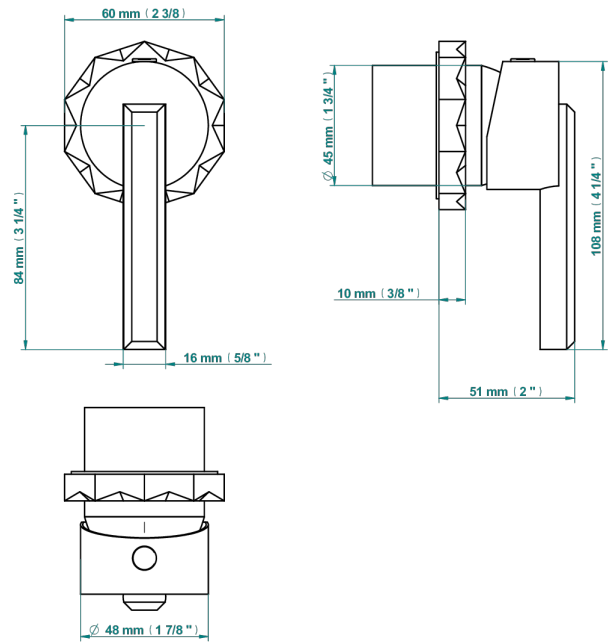

NIHAL IVORY PORCELAIN

U2N-6540RB

Trim only for wall mixer on rosette

Compatible with

Tube

70032

03/03/2020

CHARACTERISTIC

- Nihal Ivory porcelain
- Trim only for wall mixer on rosette

RELATED SKU'S

- Ref. G00-6540A/US Built-in part for wall mounted flush fit shower mixer 2 inlets 1/2" -1 outlet 1/2" -US model

AVAILABLE FINITIONS

Black ceram - D30

Blush PVD - H62

Brass color PVD - H49

Brown bronze color PVD - F33

Chrome polished - A02

Chrome polished / gold polished -

G02

Copper antique matt, coated - H07

Gold color PVD - H52

Gold mat - F07

Gold polished - F01

Graphite PVD - H64

Light coated bronze - D01

Matt Umber PVD - H67

Matt blush PVD - H60

Matt brass color PVD - H50

Matt brown bronze color PVD - F34

Matt chrome (American satin) - C02

Matt gold color PVD - H53

Matt graphite PVD - H65

Matt nickel (American satin) - C01

Matt nickel color PVD - H56

Nickel antique / Sovereign - H28

Nickel color PVD - H55

Nickel polished - B01

Soft gold - F30

Soft matt gold - F31

Umber PVD - H66