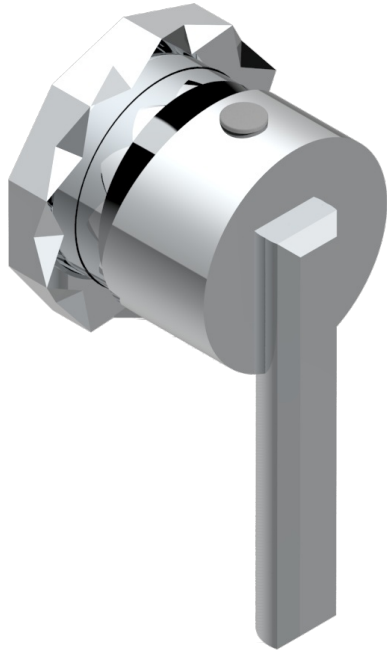

NIHAL IVORY PORCELAIN

U2N-6540RB

Trim only for wall mixer on rosette

Compatible with

Tube

70032

03/03/2020

CHARACTERISTIC

- Nihal Ivory porcelain
- Trim only for wall mixer on rosette

RELATED SKU'S

- Ref. G00-6540A/US Built-in part for wall mounted flush fit shower mixer 2 inlets 1/2" -1 outlet 1/2" -US model

AVAILABLE FINITIONS

Black ceram - D30

Blush PVD - H62

Brass color PVD - H49

Brown bronze color PVD - F33

Chrome polished - A02

Chrome polished / gold polished -

G02

Copper antique matt, coated - H07

Gold color PVD - H52

Gold mat - F07

Gold polished - F01

Graphite PVD - H64

Light coated bronze - D01

Matt Umber PVD - H67

Matt blush PVD - H60

Matt brass color PVD - H50

Matt brown bronze color PVD - F34

Matt chrome (American satin) - C02

Matt gold color PVD - H53

Matt graphite PVD - H65

Matt nickel (American satin) - C01

Matt nickel color PVD - H56

Nickel antique / Sovereign - H28

Nickel color PVD - H55

Nickel polished - B01

Soft gold - F30

Soft matt gold - F31

Umber PVD - H66