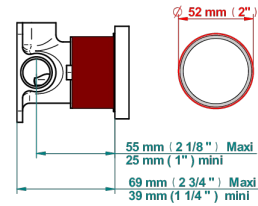

Tube

70032

03/03/2020

CHARACTERISTIC

- Nihal Ivory porcelain
- Trim only for wall mixer on rosette

RELATED SKU'S

- Ref. G00-6540A/US Built-in part for wall mounted flush fit shower mixer 2 inlets 1/2" -1 outlet 1/2" -US model

AVAILABLE FINITIONS

Black ceram - D30

Blush PVD - H62

Brass color PVD - H49

Brown bronze color PVD - F33

Chrome polished - A02

Chrome polished / gold polished -

G02

Copper antique matt, coated - H07

Gold color PVD - H52

Gold mat - F07

Gold polished - F01

Graphite PVD - H64

Light coated bronze - D01

Matt Umber PVD - H67

Matt blush PVD - H60

Matt brass color PVD - H50

Matt brown bronze color PVD - F34

Matt chrome (American satin) - C02

Matt gold color PVD - H53

Matt graphite PVD - H65

Matt nickel (American satin) - C01

Matt nickel color PVD - H56

Nickel antique / Sovereign - H28

Nickel color PVD - H55

Nickel polished - B01

Soft gold - F30

Soft matt gold - F31

Umber PVD - H66