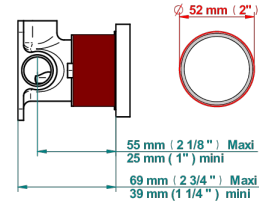

Tube

70032

03/03/2020

CHARACTERISTIC

- Nihal Metal
- Trim only for wall mixer on rosette

RELATED SKU'S

- Ref. G00-6540A/US Built-in part for wall mounted flush fit shower mixer 2 inlets 1/2" -1 outlet 1/2" -US model

AVAILABLE FINITIONS

Black ceram - D30

Blush PVD - H62

Brass color PVD - H49

Brown bronze color PVD - F33

Chrome polished - A02

Chrome polished / gold polished -

G02

Copper antique matt, coated - H07

Gold color PVD - H52

Gold mat - F07

Gold polished - F01

Graphite PVD - H64

Light coated bronze - D01

Matt Umber PVD - H67

Matt blush PVD - H60

Matt brass color PVD - H50

Matt brown bronze color PVD - F34

Matt chrome (American satin) - C02

Matt gold color PVD - H53

Matt graphite PVD - H65

Matt nickel (American satin) - C01

Matt nickel color PVD - H56

Nickel antique / Sovereign - H28

Nickel color PVD - H55

Nickel polished - B01

Soft gold - F30

Soft matt gold - F31

Umber PVD - H66