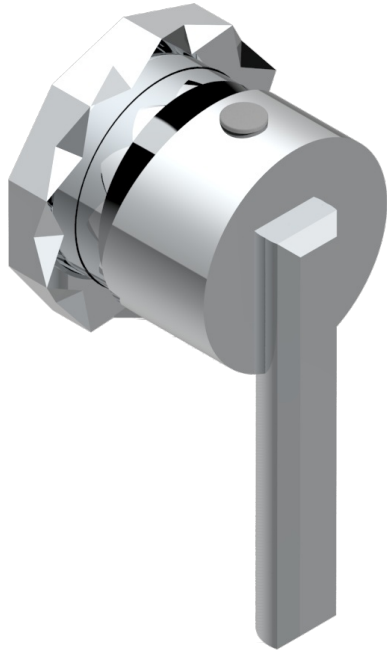

NIHAL METAL

U2M-6540RB

Trim only for wall mixer on rosette

Compatible with

Tube

70032

03/03/2020

CHARACTERISTIC

- Nihal Metal
- Trim only for wall mixer on rosette

RELATED SKU'S

- Ref. G00-6540A/US Built-in part for wall mounted flush fit shower mixer 2 inlets 1/2" -1 outlet 1/2" -US model

AVAILABLE FINITIONS

Black ceram - D30

Blush PVD - H62

Brass color PVD - H49

Brown bronze color PVD - F33

Chrome polished - A02

Chrome polished / gold polished -

G02

Copper antique matt, coated - H07

Gold color PVD - H52

Gold mat - F07

Gold polished - F01

Graphite PVD - H64

Light coated bronze - D01

Matt Umber PVD - H67

Matt blush PVD - H60

Matt brass color PVD - H50

Matt brown bronze color PVD - F34

Matt chrome (American satin) - C02

Matt gold color PVD - H53

Matt graphite PVD - H65

Matt nickel (American satin) - C01

Matt nickel color PVD - H56

Nickel antique / Sovereign - H28

Nickel color PVD - H55

Nickel polished - B01

Soft gold - F30

Soft matt gold - F31

Umber PVD - H66