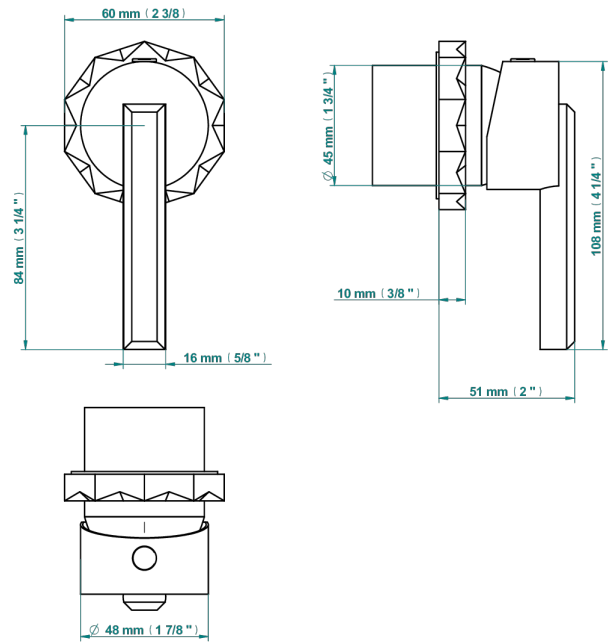

NIHAL METAL

U2M-6540RB

Trim only for wall mixer on rosette

Compatible with

Tube

70032

03/03/2020

CHARACTERISTIC

- Nihal Metal
- Trim only for wall mixer on rosette

RELATED SKU'S

- Ref. G00-6540A/US Built-in part for wall mounted flush fit shower mixer 2 inlets 1/2" -1 outlet 1/2" -US model

AVAILABLE FINITIONS

Black ceram - D30

Blush PVD - H62

Brass color PVD - H49

Brown bronze color PVD - F33

Chrome polished - A02

Chrome polished / gold polished -

G02

Copper antique matt, coated - H07

Gold color PVD - H52

Gold mat - F07

Gold polished - F01

Graphite PVD - H64

Light coated bronze - D01

Matt Umber PVD - H67

Matt blush PVD - H60

Matt brass color PVD - H50

Matt brown bronze color PVD - F34

Matt chrome (American satin) - C02

Matt gold color PVD - H53

Matt graphite PVD - H65

Matt nickel (American satin) - C01

Matt nickel color PVD - H56

Nickel antique / Sovereign - H28

Nickel color PVD - H55

Nickel polished - B01

Soft gold - F30

Soft matt gold - F31

Umber PVD - H66