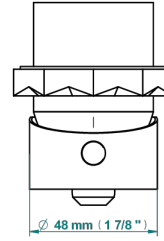

NIHAL METAL

U2M-6540RB

Trim only for wall mixer on rosette

THG®
PARIS

Compatible with

6540A
6540A/W

6540A/US