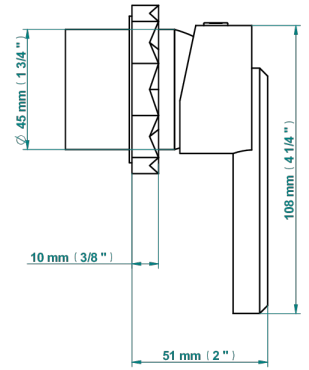

NIHAL METAL

U2M-6540RB

Trim only for wall mixer on rosette

THG®
PARIS