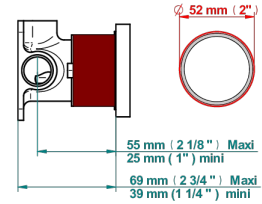

Tube

70032

03/03/2020

CARACTERÍSTICAS

- Nihal Metal
- Trim only for wall mixer on rosette

PRODUCTOS RELACIONADOS

- Ref. G00-6540A Rough parts for wall mounted flush fit shower mixer 2 x 1/2" inlets 1 x 1/2" outlet

ACABADOS DISPONIBLES

Bronce claro - D01
Cerámica negra mate - D30
Cobre viejo mate - H07
Cromo - A02
Cromo / dorado - G02
Cromo mate - C02

Dorado - F01
Dorado mate - F07
Dorado pálido - F30
Dorado pálido mate (sin barniz) - F31
Níquel - B01
Níquel mate - C01

Níquel viejo - H28
Pvd blush - H62
Pvd blush mate - H60
Pvd color latón - H49
Pvd color latón mate - H50
Pvd color níquel - H55

Pvd color níquel mate - H56
Pvd color oro - H52
Pvd color oro mate - H53
Pvd grafito - H64
Pvd grafito mate - H65
Pvd marrón bronce - F33

Pvd marrón bronce mate - F34
Pvd umber - H66
Pvd umber mate - H67