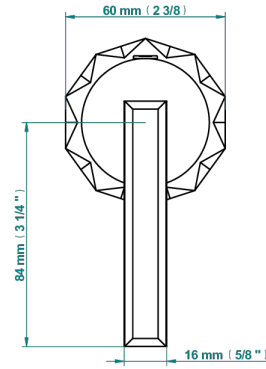

NIHAL METAL

U2M-6540RB

Trim only for wall mixer on rosette

THG®
PARIS

Compatible with

6540A
6540A/W

6540A/US