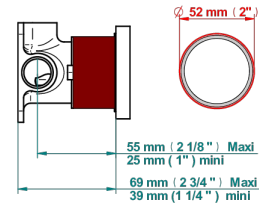

Tube

70032

03/03/2020

CHARACTERISTIC

- Nihal Blue porcelain
- Trim only for wall mixer on rosette

RELATED SKU'S

- Ref. G00-6540A/US Built-in part for wall mounted flush fit shower mixer 2 inlets 1/2" -1 outlet 1/2" -US model

AVAILABLE FINITIONS

Black ceram - D30

Blush PVD - H62

Brass color PVD - H49

Brown bronze color PVD - F33

Chrome polished - A02

Chrome polished / gold polished - G02

Copper antique matt, coated - H07

Gold color PVD - H52

Gold mat - F07

Gold polished - F01

Graphite PVD - H64

Light coated bronze - D01

Matt Umber PVD - H67

Matt blush PVD - H60

Matt brass color PVD - H50

Matt brown bronze color PVD - F34

Matt chrome (American satin) - C02

Matt gold color PVD - H53

Matt graphite PVD - H65

Matt nickel (American satin) - C01

Matt nickel color PVD - H56

Nickel antique / Sovereign - H28

Nickel color PVD - H55

Nickel polished - B01

Soft gold - F30

Soft matt gold - F31

Umber PVD - H66