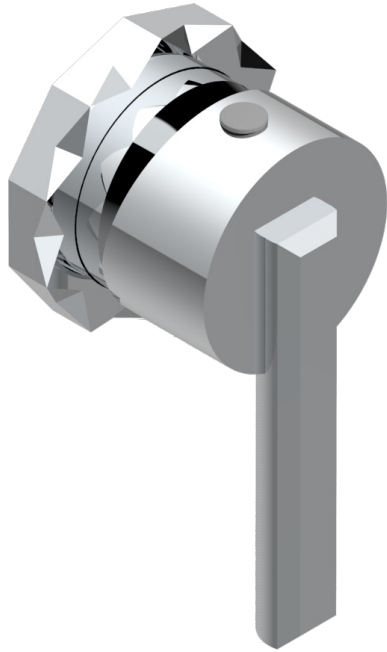

NIHAL BLUE PORCELAIN

U2L-6540RB

Trim only for wall mixer on rosette

Compatible with

Tube

70032

03/03/2020

CHARACTERISTIC

- Nihal Blue porcelain
- Trim only for wall mixer on rosette

RELATED SKU'S

- Ref. G00-6540A/US Built-in part for wall mounted flush fit shower mixer 2 inlets 1/2" -1 outlet 1/2" -US model

AVAILABLE FINITIONS

Black ceram - D30

Blush PVD - H62

Brass color PVD - H49

Brown bronze color PVD - F33

Chrome polished - A02

Chrome polished / gold polished - G02

Copper antique matt, coated - H07

Gold color PVD - H52

Gold mat - F07

Gold polished - F01

Graphite PVD - H64

Light coated bronze - D01

Matt Umber PVD - H67

Matt blush PVD - H60

Matt brass color PVD - H50

Matt brown bronze color PVD - F34

Matt chrome (American satin) - C02

Matt gold color PVD - H53

Matt graphite PVD - H65

Matt nickel (American satin) - C01

Matt nickel color PVD - H56

Nickel antique / Sovereign - H28

Nickel color PVD - H55

Nickel polished - B01

Soft gold - F30

Soft matt gold - F31

Umber PVD - H66