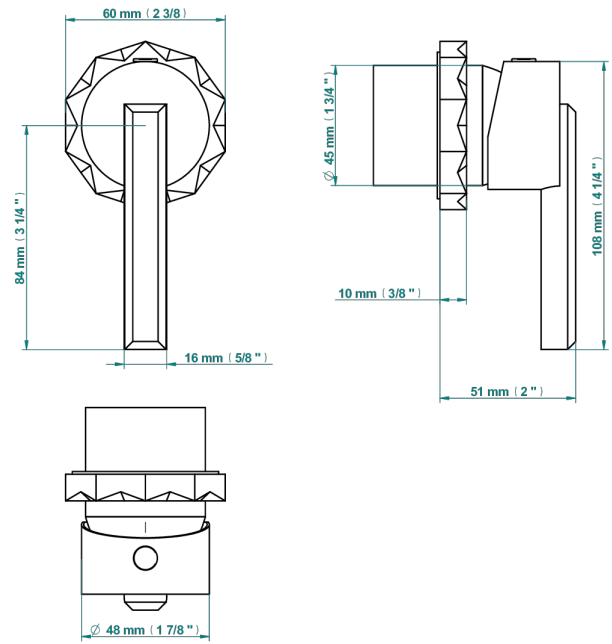

NIHAL BLUE PORCELAIN

U2L-6540RB

Trim only for wall mixer on rosette

Compatible with

Tube

70032

03/03/2020

CHARACTERISTIC

- Nihal Blue porcelain
- Trim only for wall mixer on rosette

RELATED SKU'S

- Ref. G00-6540A/US Built-in part for wall mounted flush fit shower mixer 2 inlets 1/2" -1 outlet 1/2" -US model

AVAILABLE FINITIONS

Black ceram - D30

Blush PVD - H62

Brass color PVD - H49

Brown bronze color PVD - F33

Chrome polished - A02

Chrome polished / gold polished - G02

Copper antique matt, coated - H07

Gold color PVD - H52

Gold mat - F07

Gold polished - F01

Graphite PVD - H64

Light coated bronze - D01

Matt Umber PVD - H67

Matt blush PVD - H60

Matt brass color PVD - H50

Matt brown bronze color PVD - F34

Matt chrome (American satin) - C02

Matt gold color PVD - H53

Matt graphite PVD - H65

Matt nickel (American satin) - C01

Matt nickel color PVD - H56

Nickel antique / Sovereign - H28

Nickel color PVD - H55

Nickel polished - B01

Soft gold - F30

Soft matt gold - F31

Umber PVD - H66